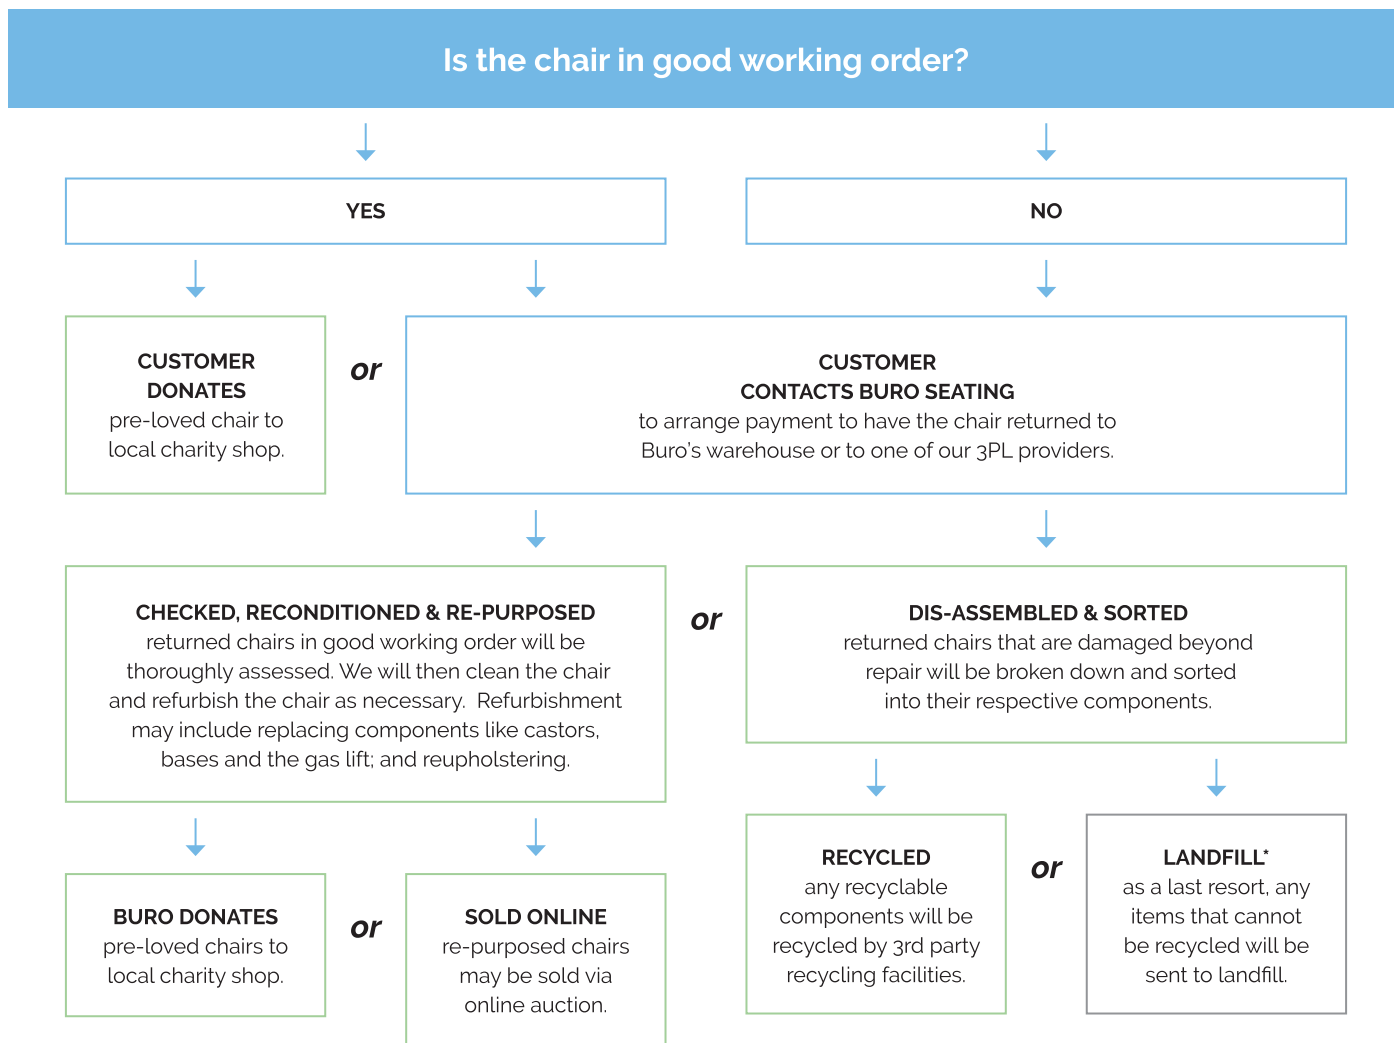

Disposal Recycle Charter.

We encourage re-purposing and recycling of pre-loved chairs to reduce our impact on the environment. When a customer has a chair that they wish to dispose of, we apply the following steps to determine the most appropriate method.

We're working with **Trees That Count** to mitigate our CO₂ footprint over the next 50 years, and help protect New Zealand's threatened biodiversity.

Greening Australia has been restoring Australia's unique landscapes and protecting biodiversity at scale through collaborative, science-based programs for over 40 years. For more information, visit: www.greeningaustralia.org.au.

As a **Sedex member** we are committed to being a responsible business, sourcing responsibly, and improving ethical standards and working conditions within the supply chain.

*Many of our chairs are GREENGUARD certified for safe emission levels. This reduces the environmental impact when sending any components to landfill. For more info, please visit buroseating.com/environmental.