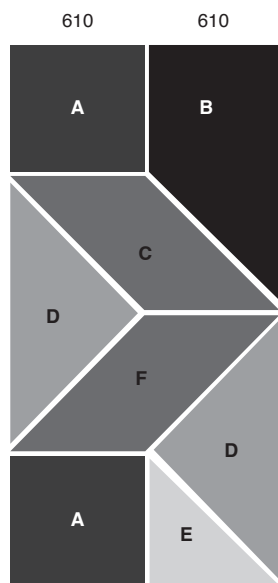

Konfurb
EightBy4 Ottoman Series

Product Codes

KON390

Specifications

Guarantee
 5 years
Indicative Weight Rating
 150kg (per piece)
Indicative Sitting Hours
 8+

Features

- Heavy duty construction
- Light weight for easy manoeuvrability
- Superior 80mm 35/230 FR foam
- Fine top stitch detailing
- Black plastic glides
- Customer Specified fabric
- Full 5 year guarantee (excluding upholstery)

Dimensions (MM)

Ottoman Height (mm): 450h / 720h
 Overall Size (mm): 2440d / 1220w / 450h/720h (full set)

Options

Ottoman set with castors (KON391)

Eightby 4 Individual Ottomans (6 kinds)

8 pieces in full set

Square - A
 (450h) KON390-A
 (750h) KON390H-A

Small Triangle - E
 (450h) KON390-E
 (750h) KON390H-E

Large Triangle - D
 (450h) KON390-D
 (750h) KON390H-D

Trapezoid - B
 (450h) KON390-B
 (750h) KON390H-B

Parallelogram (L) - C
 (450h) KON390-C
 (750h) KON390H-C

Konfurb Eightby4

Fabric Meterage (1.5m wide)

Complete set 13m

450mm height:

A	2.0
B	2.8
C	2.3
D	2.2
E	1.5
F	2.3

720mm height:

A	3.3
B	4.2
C	3.3
D	3.3
E	2.5
F	3.3