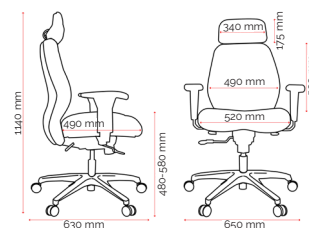

Features

- Adjustable seat height
- Synchronised seat and backrest angle with locking adjustments
- Depth adjustable back
- AFRDI certified polyurethane moulded foam
- Body weight tension adjustment
- Height and width adjustable arms
- Height adjustable headrest
- AFRDI certified 60mm twin wheel castors
- Polished aluminium base (PC061) with reflective silver powder coated gas lift
- Superior heavy duty gas lift with 'Lifetime Guarantee'

Custom Options.

- AFRDI certified metal reinforced base (B12032P)
- Soft PU castors (CE1121P)

Specifications (mm)

Overall	650w / 630d / 1140h
Back	490w / 500h
Seat	520w / 490d
Seat Height	480-580h
Headrest	340w / 175h

Carton Dimensions.

Width	675
Height	440
Length	730
Weight	17 kg

Upholstery

Leather & Mesh

Black³
LM3

Quality Assurance and Accreditations

1

2