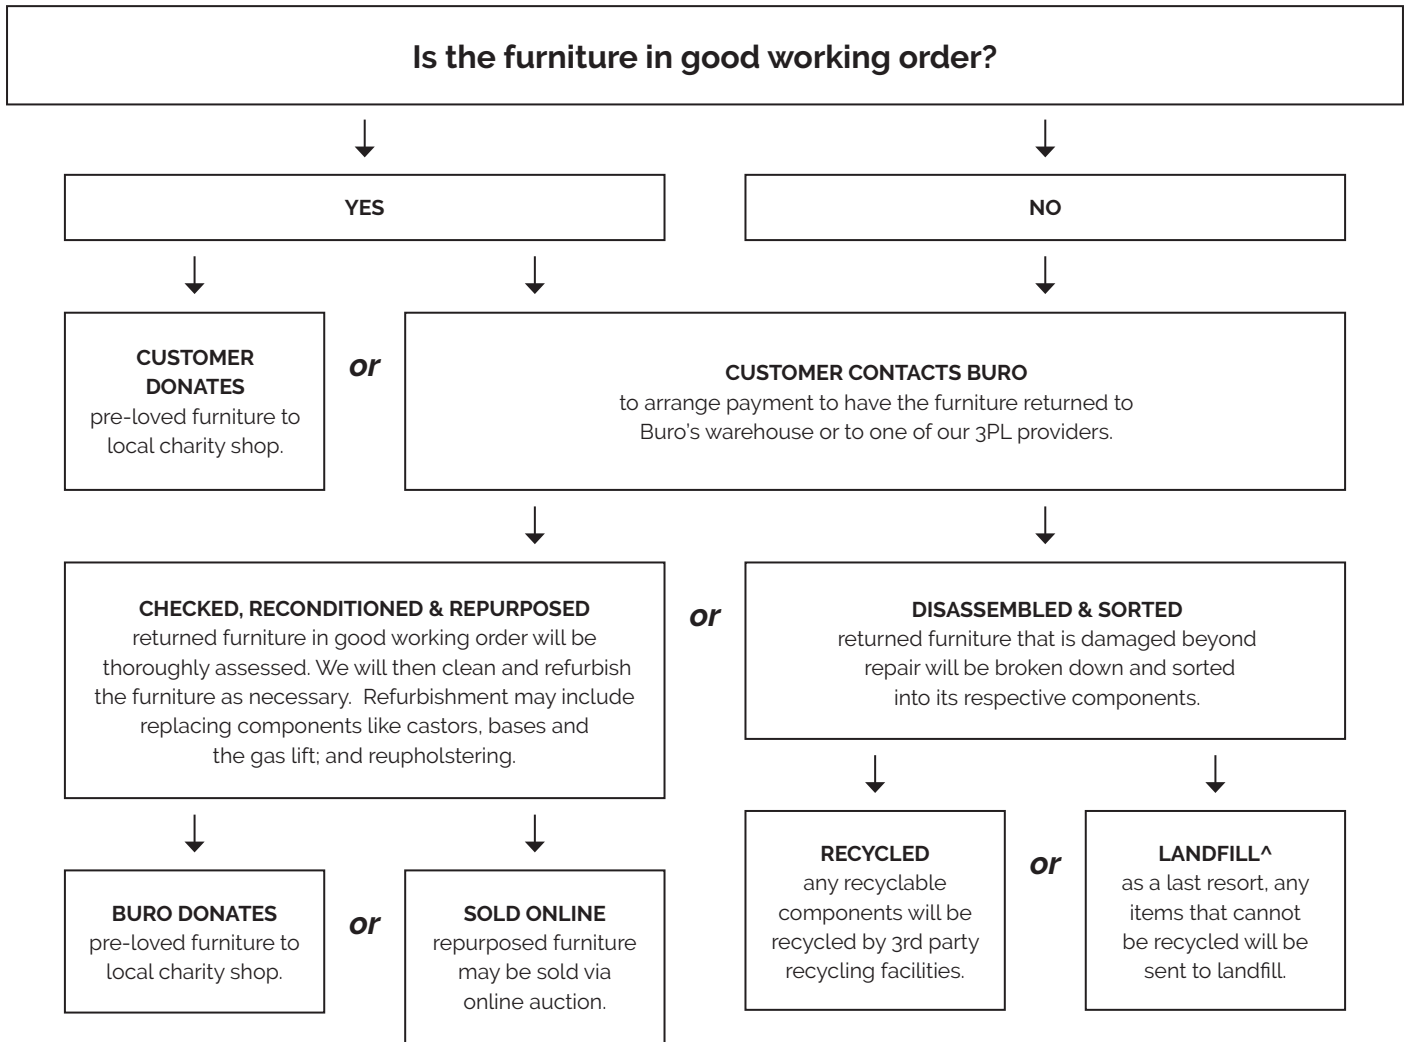

Buro Product Stewardship Programme

We encourage repurposing and recycling of pre-loved office furniture to reduce our impact on the environment. When a customer has Buro furniture* that they wish to dispose of, we apply the following steps to determine the most appropriate method.