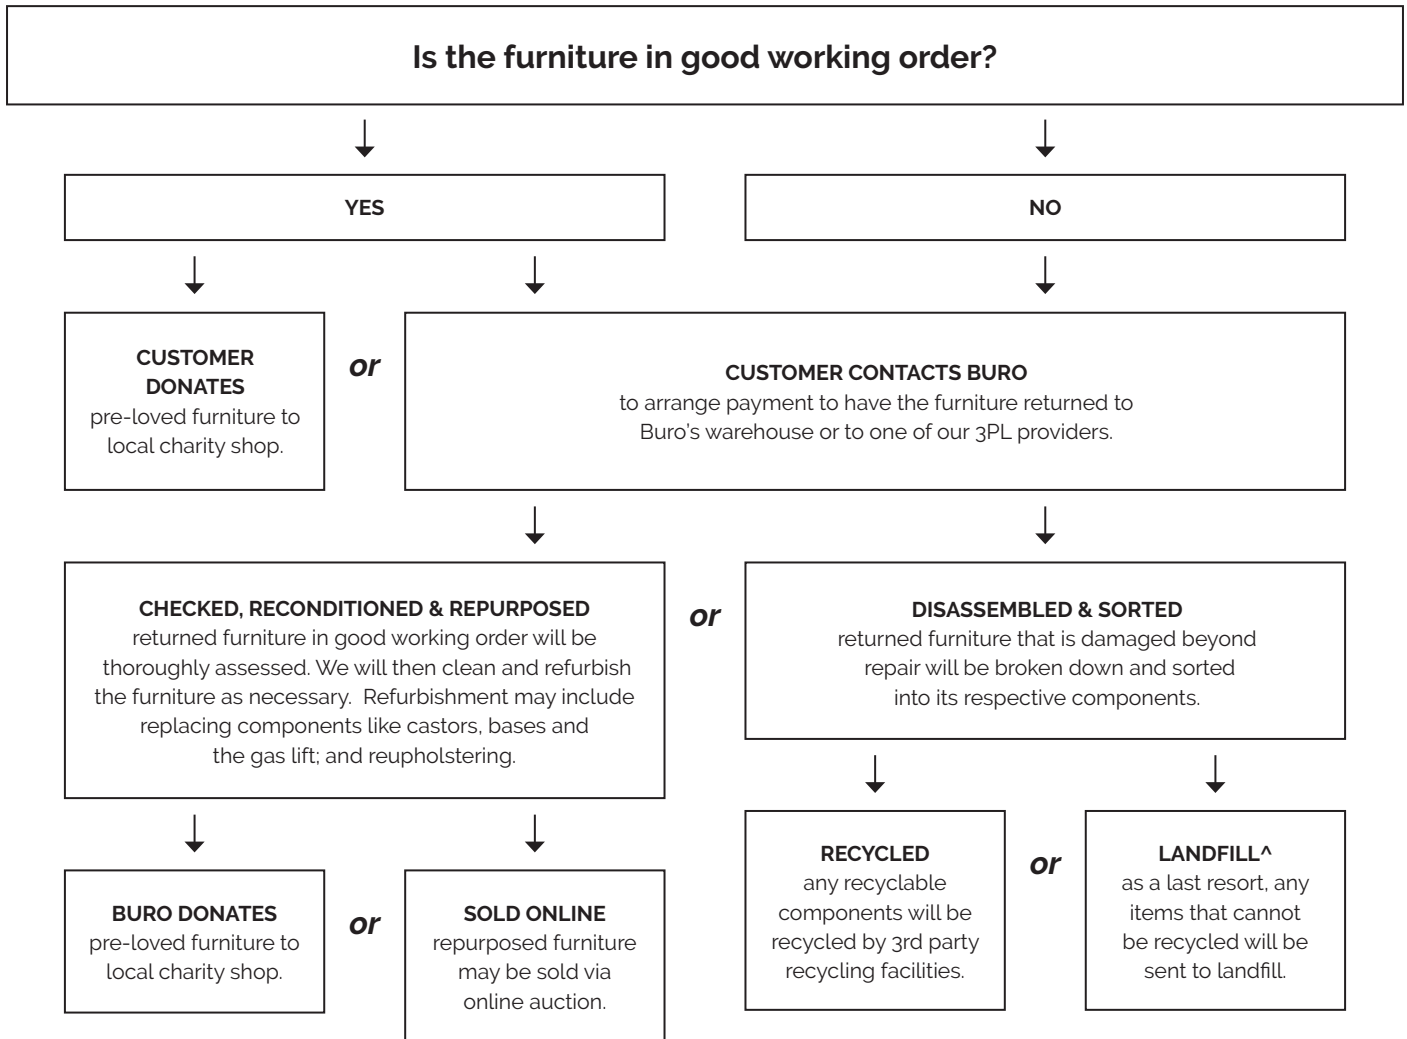

2

Buro Product Stewardship Programme

We encourage repurposing and recycling of pre-loved office furniture to reduce our impact on the environment. When a customer has Buro furniture* that they wish to dispose of, we apply the following steps to determine the most appropriate method.