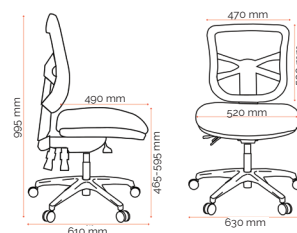

International Standards

The Buro Metro chair is supported by the following Internationally recognised standards:

- **AFRDI Level 6** Severe Commercial Certification
- **GREENGUARD** certification
- Test to **AS/NZS 4438:1997** - Height Adjustable Swivel Chairs

Features

- Adjustable seat height
- Ratchet height adjustable back
- Independently adjustable seat tilt - free floating or lockable
- Independently adjustable back tilt - free floating or lockable
- High density polyurethane moulded foam seat
- Polished aluminium base
- Reflective silver powder coated gas lift
- 60mm twin wheel castors

Custom Options.

- Black nylon base (B10111P)
- Soft PU castors (CE1121P)
- Small Seat 480W / 470D (B74612F)
- Depth adjustable seat slide (B34191P)
- Customer specified fabric (seat only)

Upholstery