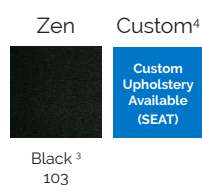

Key Features & Benefits

202-M3 Ali Base

202A-M3 Ali Base with Arms

WITH ARMS

MESH BACK

Breathable mesh back to help regulate temperature and keep you cool.

ROBUST 3 LEVER MECHANISM

The adaptable mechanism allows for independent ergonomic adjustments.

COMFORTABLE SEAT

High density polyurethane moulded foam for your comfort.

International Standards

The Buro Metro chair is supported by the following Internationally recognised standards:

- **AFRDI Level 6** Severe Commercial Certification
- **GREENGUARD** certification
- Test to **AS/NZS 4438:1997** - Height Adjustable Swivel Chairs

Features

- Adjustable seat height
- Ratchet height adjustable back
- Independently adjustable seat tilt - free floating or lockable
- Independently adjustable back tilt - free floating or lockable
- High density polyurethane moulded foam seat
- Polished aluminium base
- Reflective silver powder coated gas lift
- 60mm twin wheel castors

Custom Options.

- Black nylon base (B10111P)
- Soft PU castors (CE1121P)
- Small Seat 480W / 470D (B74612F)
- Depth adjustable seat slide (B34191P)
- Customer specified fabric (seat only)

Upholstery

Ergonomic Assessment