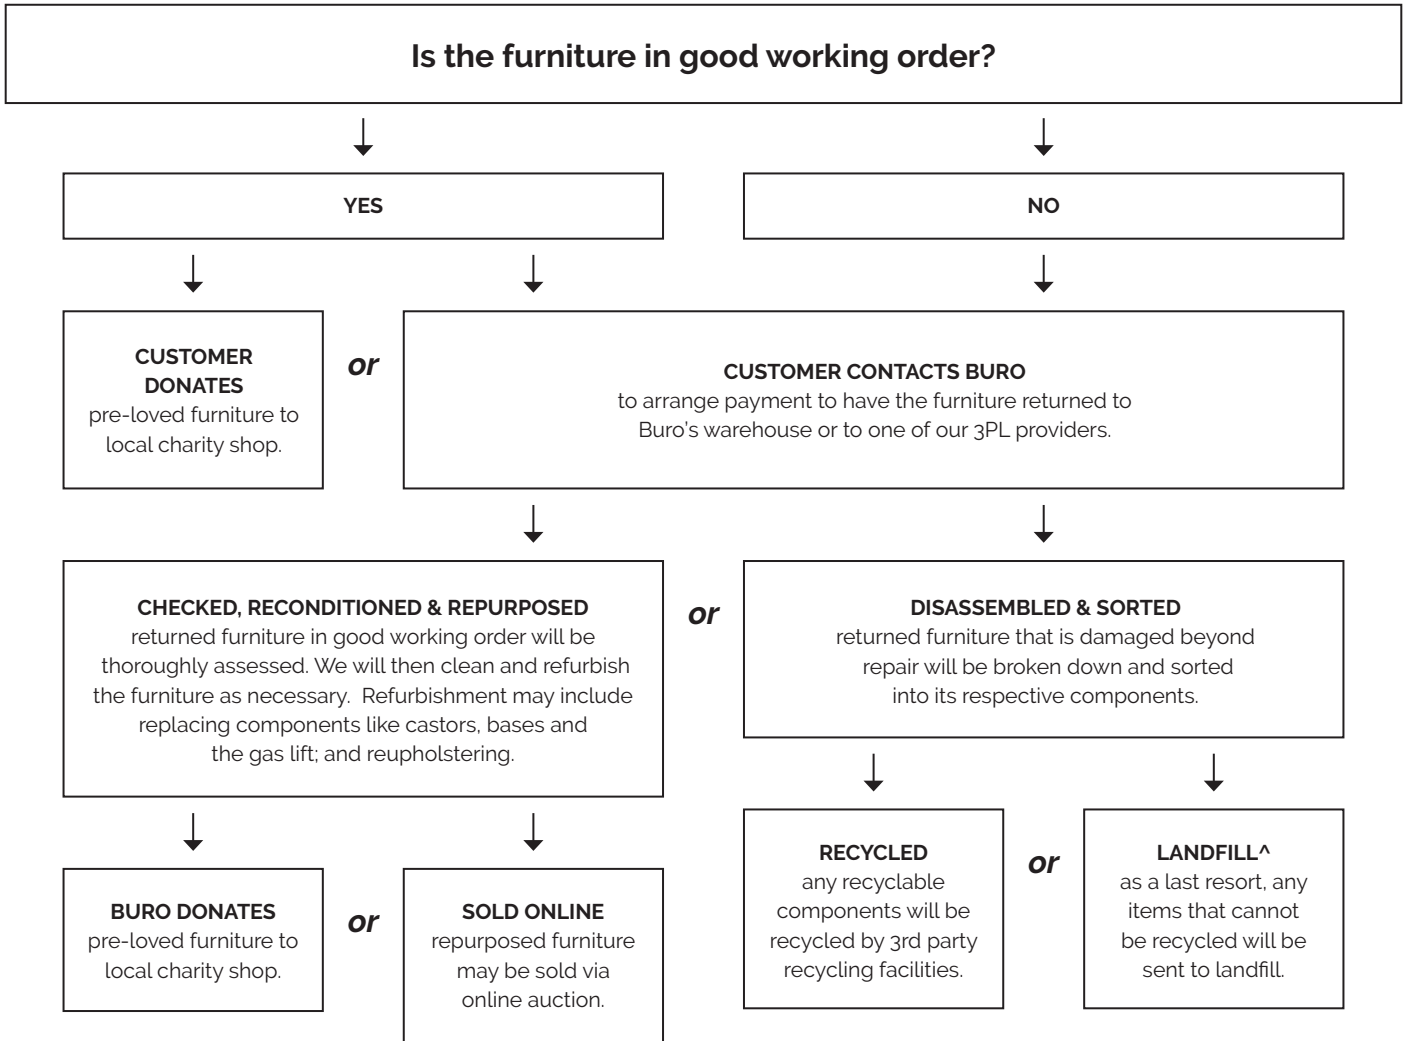

Carton Dimensions.

Width	620
Height	380
Length	670
Weight	20.5 kg

Quality Assurance and Accreditations

Buro Product Stewardship Programme

We encourage repurposing and recycling of pre-loved office furniture to reduce our impact on the environment. When a customer has Buro furniture* that they wish to dispose of, we apply the following steps to determine the most appropriate method.