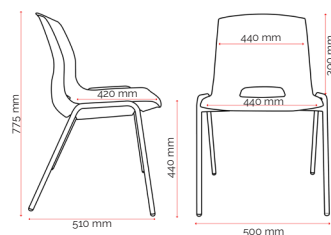

Key Features & Benefits

510 Quad

COMFORTABLE SEAT AND BACK
Durable contoured polypropylene seat and back for your comfort.

STACKABLE
Stackable to save space when not in use.

Features

- Stackable
- Quality black powder coated frame
- Durable polypropylene shell
- Generous size shell
- Free trolley with every 23 Buro Quad chairs

Custom Options.

- Linking attachment (PC156)⁴
- Under seat storage basket (PC155)⁴

Specifications (mm)

Overall	500w / 510d / 775h
Back	440w / 390h
Seat	440w / 420d
Seat Height	440h

Recommended safe stacking height:

- Floor Stacking: 10 chairs
- Trolley Stacking: 12 chairs

Reseller purchasing MOQ - 4

Upholstery

Polypropylene

Black²
3

Dark Blue³
1

Quality Assurance and Accreditations

1