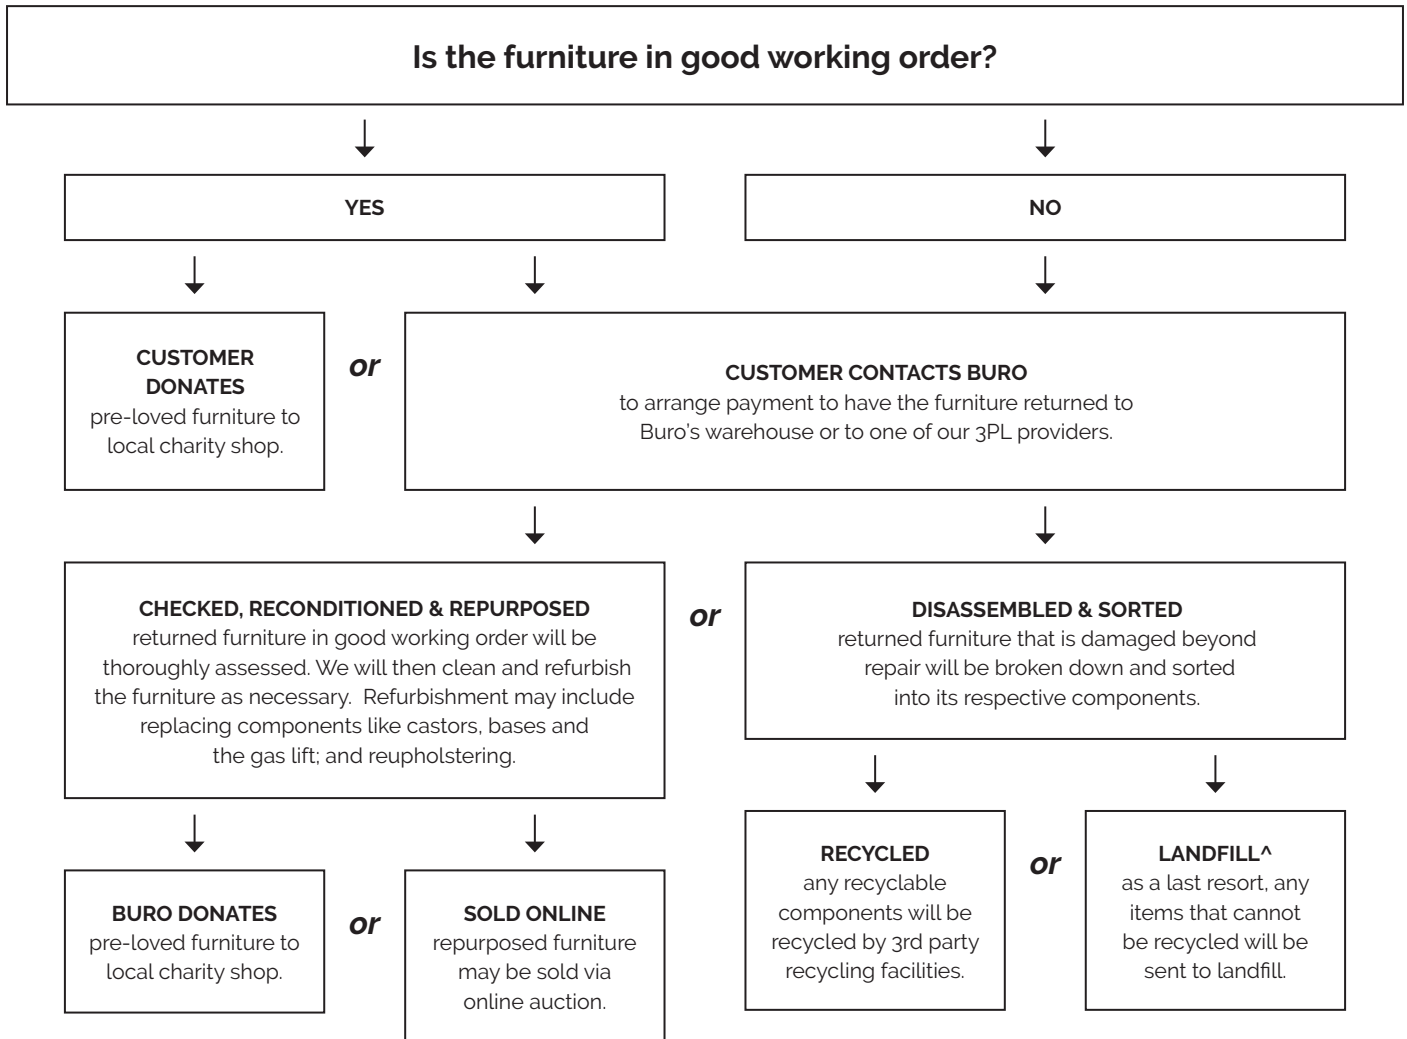

Key Features & Benefits

510 Quad

COMFORTABLE SEAT AND BACK
Durable contoured polypropylene seat and back for your comfort.

STACKABLE
Stackable to save space when not in use.

Features

- Stackable
- Quality black powder coated frame
- Durable polypropylene shell
- Generous size shell
- Free trolley with every 23 Buro Quad chairs

- Floor Stacking: 10 chairs
- Trolley Stacking: 12 chairs

Reseller purchasing MOQ - 4

Upholstery

Polypropylene

Black²
3

Dark Blue³
1

Quality Assurance and Accreditations

1

2

Buro Product Stewardship Programme

We encourage repurposing and recycling of pre-loved office furniture to reduce our impact on the environment. When a customer has Buro furniture* that they wish to dispose of, we apply the following steps to determine the most appropriate method.