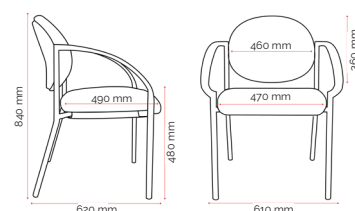

Features

- Stackable
- Generous size seat and back
- High density polyurethane moulded foam

Custom Options.

- Customer specified fabric⁴
- 40mm glides for extra seat height⁵

Specifications (mm)

Overall	610w / 620d / 840h
Back	460w / 360h
Seat	470w / 490d
Seat Height	480h

Recommended safe stacking height: 4 chairs

Carton Dimensions.

Width	580
Height	270
Length	835
Weight	12 kg

Upholstery

Quality Assurance and Accreditations

1

2

Buro Product Stewardship Programme