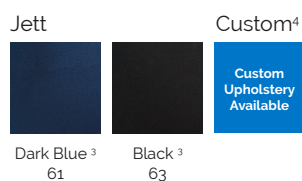

Features

- Stackable
- Generous size seat and back
- High density polyurethane moulded foam

Custom Options.

- Customer specified fabric⁴
- 40mm glides for extra seat height⁵

Specifications (mm)

Overall	610w / 620d / 840h
Back	460w / 360h
Seat	470w / 490d
Seat Height	480h

Recommended safe stacking height: 4 chairs

Carton Dimensions.

Width	580
Height	270
Length	835
Weight	12 kg

Upholstery