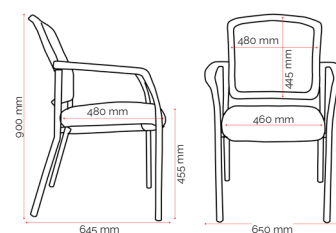

International Standards

The Buro Lindis Mesh Back is supported by the following Internationally recognised standards:

- **GREENGUARD** certification

Features

- Generous size seat and back
- Stackable*
- Breathable mesh back upholstery
- High density PU moulded foam seat
- Reflective silver powder coat frame
- Black polypropylene arms

Custom Options.

- Without arms⁴
- Sled base frame⁴
- 40mm Glides for extra seat height (CE1153P)⁴
- Customer specified fabric (seat only)³

Specifications (mm)

Overall	650w / 645d / 900h
Back	480w / 445h
Seat	460w / 480d
Seat Height	455h

*Recommended safe stacking height: 4 chairs

Carton Dimensions.

Width	570
Height	270
Length	840
Weight	12 kg

Upholstery

Elastic III Custom³

Black²
153