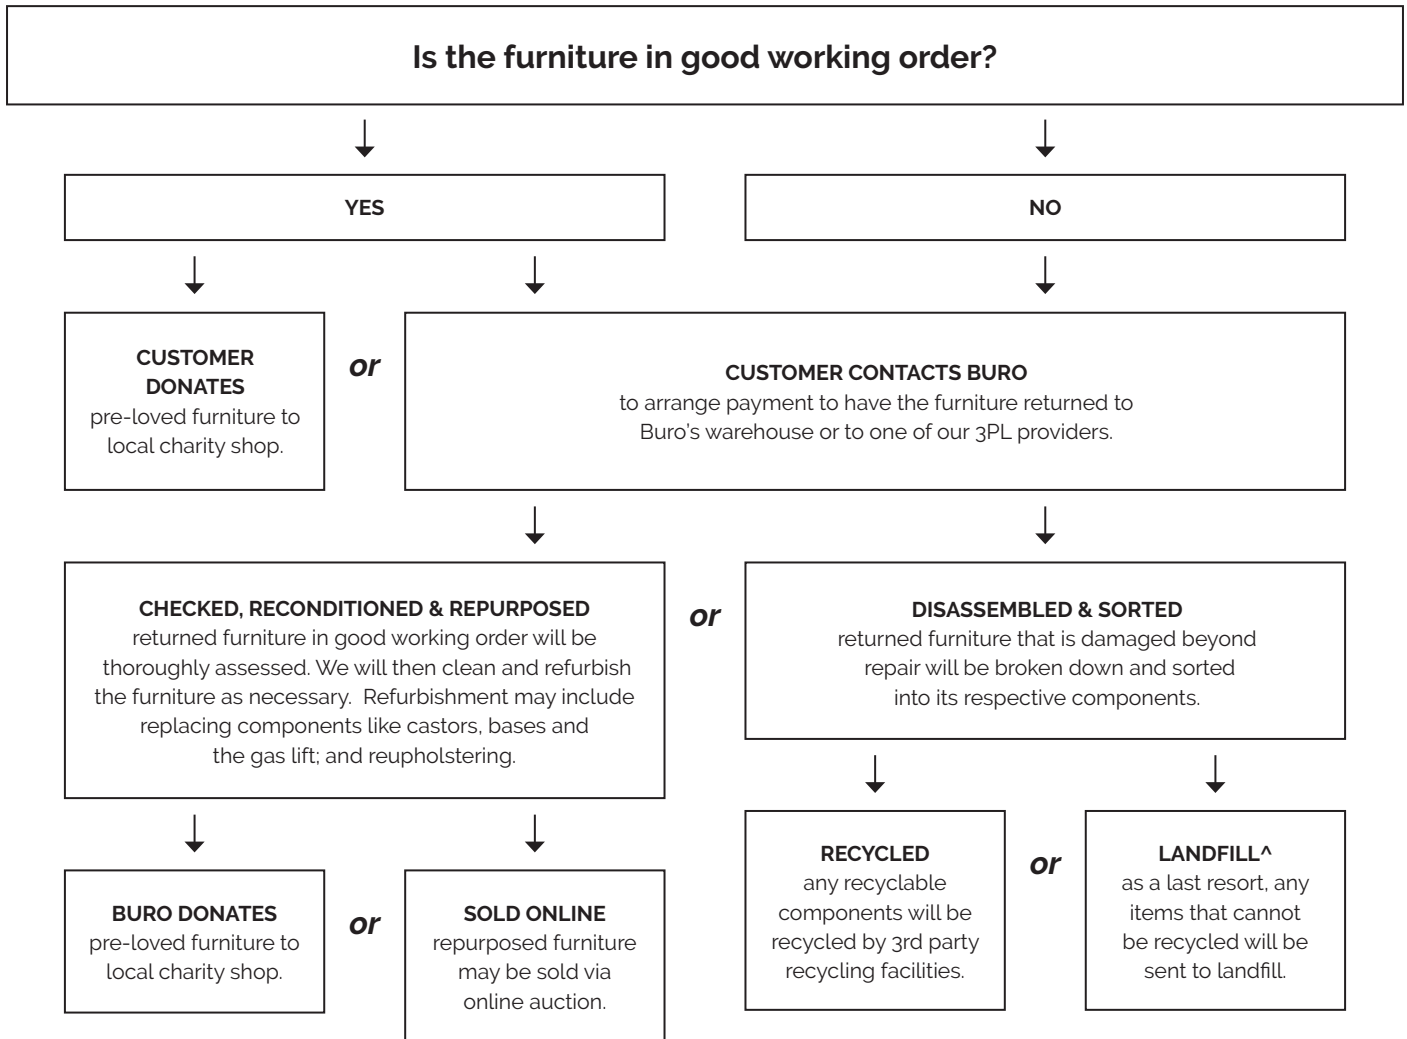

Upholstery

Elastic III Custom³

Black²
153

Quality Assurance and Accreditations

Buro Product Stewardship Programme

We encourage repurposing and recycling of pre-loved office furniture to reduce our impact on the environment. When a customer has Buro furniture* that they wish to dispose of, we apply the following steps to determine the most appropriate method.