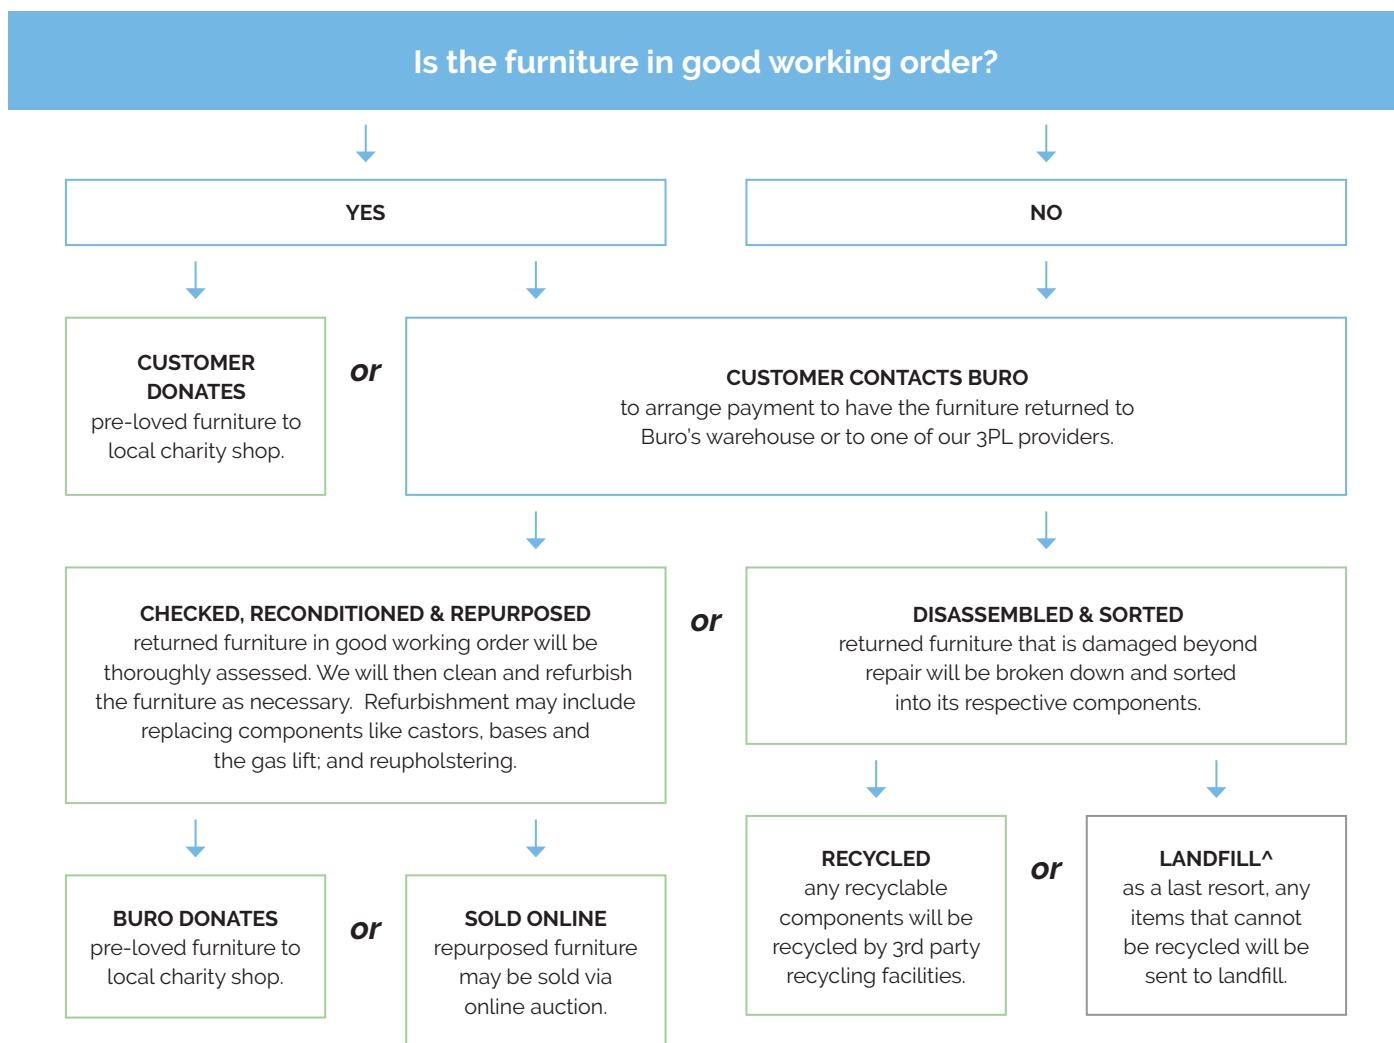

Buro Product Stewardship Programme.

We encourage repurposing and recycling of pre-loved office furniture to reduce our impact on the environment. When a customer has Buro furniture* that they wish to dispose of, we apply the following steps to determine the most appropriate method.

To mitigate our CO2 footprint over the next 50 years, we're working with **Trees That Count**, a conservation charity dedicated to planting native trees.

By funding the planting of native trees, we're supporting efforts to increase biodiversity across New Zealand.

Buro proudly support **Greening Australia**.

Greening Australia has been restoring Australia's unique landscapes and protecting biodiversity at scale through collaborative, science-based programs for over 40 years.
www.greeningaustralia.org.au

As a **Sedex member** we are committed to being a responsible business, sourcing responsibly, and improving ethical standards and working conditions within the supply chain.

*Qualifying furniture must be Buro branded product (Buro Seating, Konfurb, Mondo), or a partner exclusive brand.

^Many of our products are GREENGUARD certified for safe emission levels. This reduces the environmental impact when sending any components to landfill.