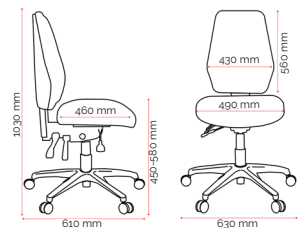

International Standards.

The Buro Aura Ergo+ chair is supported by the following Internationally recognised standards:

- **AFRDI Level 6** Severe Commercial Certification
- **GREENGUARD** certification
- Test to Australian/ New Zealand Standard **AS/NZS 4438:1997** - Height Adjustable Swivel Chairs
- Endorsed by the Australian Physiotherapy Association

Features.

- Adjustable seat height
- Ratchet height adjustable back/lumbar
- Independently adjustable seat tilt - free floating or lockable
- Independently adjustable back tilt - free floating or lockable
- Depth adjustable seat slide
- Polyurethane moulded foam
- 60mm twin wheel castors

Custom Options.

- Soft PU castors (CE1121P)
- Height and width adjustable arms (180-3)
- Polished aluminium base (PC068)
- Customer specified fabric⁵

Upholstery.

Jett

Dark Blue³ FY61	Charcoal⁴ FY62	Black³ FY63	Green⁴ FY64	Red⁴ FY66	Black⁴ PU13	Custom Upholstery Available

Dillon PU Custom⁵

Ergonomic Assessment.

The Buro Aura Ergo+ chair has been ergonomically assessed by Andrew Wilson, Osteopath & Ergonomist.

"An excellent and robust 3 lever chair with a good range of adjustments and very good seat and back rest profiles."

Andrew Wilson, Osteopath & Ergonomist - 19 Oct 2018

Specifications. (mm)

Overall	630w / 610d / 1030h
Back	430w / 560h
Seat	490w / 460d
Seat Height	450-580h
Seat Depth Range*	395-445d

Carton Dimensions.

Width	645
Height	360
Length	675
Weight	21.9 kg

Quality Assurance and Accreditations.

10 YEAR GUARANTEE	2 YEAR JETT FABRIC GUARANTEE	S SUPERIOR GAS LEFT LIFETIME GUARANTEE	8+ HRS BURO INDICATIVE DAILY SITTING	180 (KG) BURO GUARANTEES USER WEIGHT	AFRDI Level 6 Certification	GREENGUARD PRODUCT CERTIFIED FOR LOW VOC EMISSIONS CLASSIFIED TO CLASS 1	ISO 9001 FACTORY CERTIFIED QUALITY	ISO 14001 FACTORY CERTIFIED ENVIRONMENT	Endorsed by:

¹10 Yr Guarantee: Excludes upholstery. ²2 Yr Jett Fabric Guarantee: Conditions apply, see buroseating.com. ³Fabric: Same day dispatch ⁴Fabric: 3-5 working day lead time. ⁵Fabric: For custom fabric ETA's can be supplied on request. *Seat Depth Adjustment: Measured from back lumbar to front seat edge. General: Guarantee conditions apply, please see buroseating.com. For indent purchases (non stock orders) conditions may apply, please see buroseating.com for definitions & conditions. In the interests of product development, Buro reserves the right to alter product specifications & features without notice.