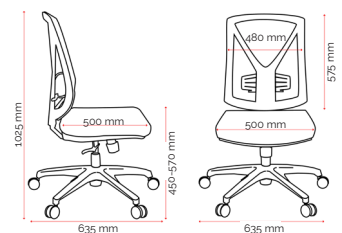

Custom Options.

- Soft PU castors (CE1121P)
- Polished aluminium base (175-ALIBASE)
- Customer specified and indent fabric (seat only)

Specifications. (mm)

Overall	635w / 635d / 1025h
Back	480w / 575h
Seat	500w / 500d
Seat Height	450-570h

Carton Dimensions.

Width	380
Height	640
Length	720
Weight	18.9 kg

Upholstery.

Air Mesh Custom³

Black²
AM3

Quality Assurance and Accreditations.

Buro Product Stewardship Programme.

We encourage repurposing and recycling of pre-loved office furniture to reduce our impact on the environment. When a customer has Buro furniture* that they wish to dispose of, we apply the following steps to determine the most appropriate method.