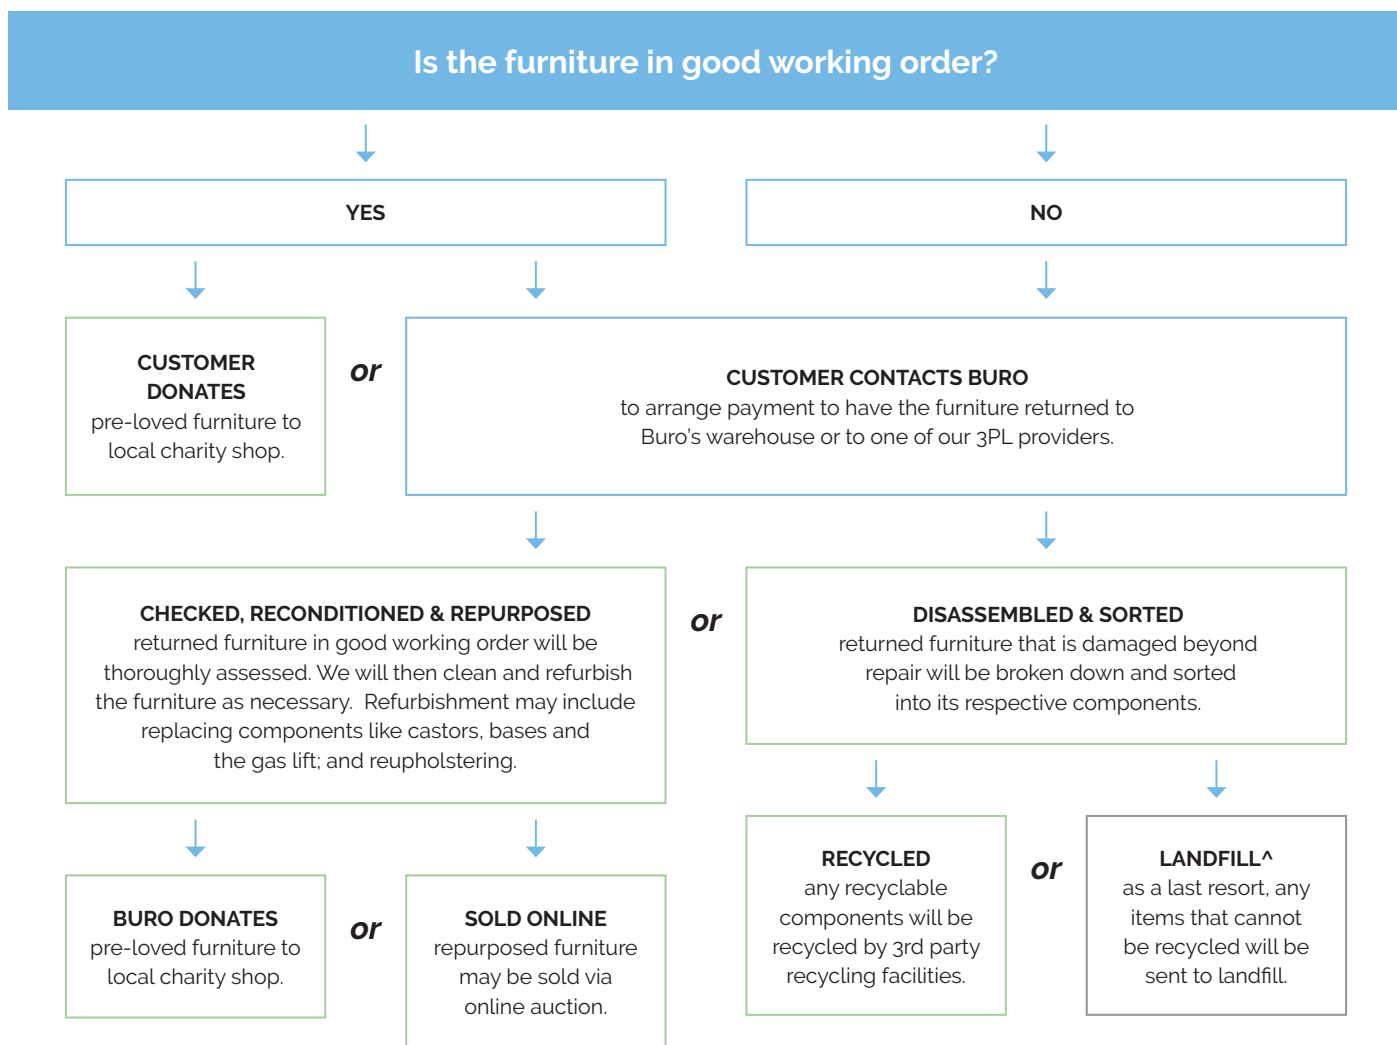

Carton Dimensions.

Width	380
Height	640
Length	720
Weight	18.9 kg

Upholstery.

Air Mesh Custom³

Black²
AM3

Quality Assurance and Accreditations.

Buro Product Stewardship Programme.

We encourage repurposing and recycling of pre-loved office furniture to reduce our impact on the environment. When a customer has Buro furniture* that they wish to dispose of, we apply the following steps to determine the most appropriate method.