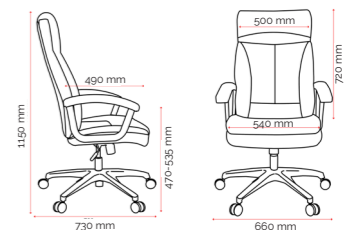

Buro Dakota II.

Impressive comfort and support.

The Buro Dakota II is a stylish classic for any boardroom or office. A generously sized heavy duty executive chair that impressively delivers on comfort and support. Designed for big and tall bodies, with a weight rating up to 180kg. Offering body weight tension adjustment so you can recline at your own comfort or lock it into a fixed position for sitting upright.

Key Features & Benefits.

138A-PU3 Dakota II

COMFORTABLE SEAT AND BACK
High density polyurethane moulded foam for your comfort.

SYNCHRONISED MECHANISM
Synchronised seat and backrest with body weight tension adjustment.

International Standards.

The Buro Dakota II is supported by the following Internationally recognised standards:

- Certified ANSI/BIFMA x5.1-2017 General-Purpose Office Chairs

Features.

- Adjustable seat height
- Synchronised adjustable seat and back rest angle
- High density polyurethane moulded foam
- Body weight tension adjustment
- Fixed PU capped arm rests

Specifications. (mm)

Overall	660w / 730d / 1150h
Back	500w / 720h
Seat	540w / 490d
Seat Height	470-535h

Carton Dimensions.

Width	810
Height	650
Length	380
Weight	17.5 kg

Upholstery.

PU

Black²
PU3

Quality Assurance and Accreditations.