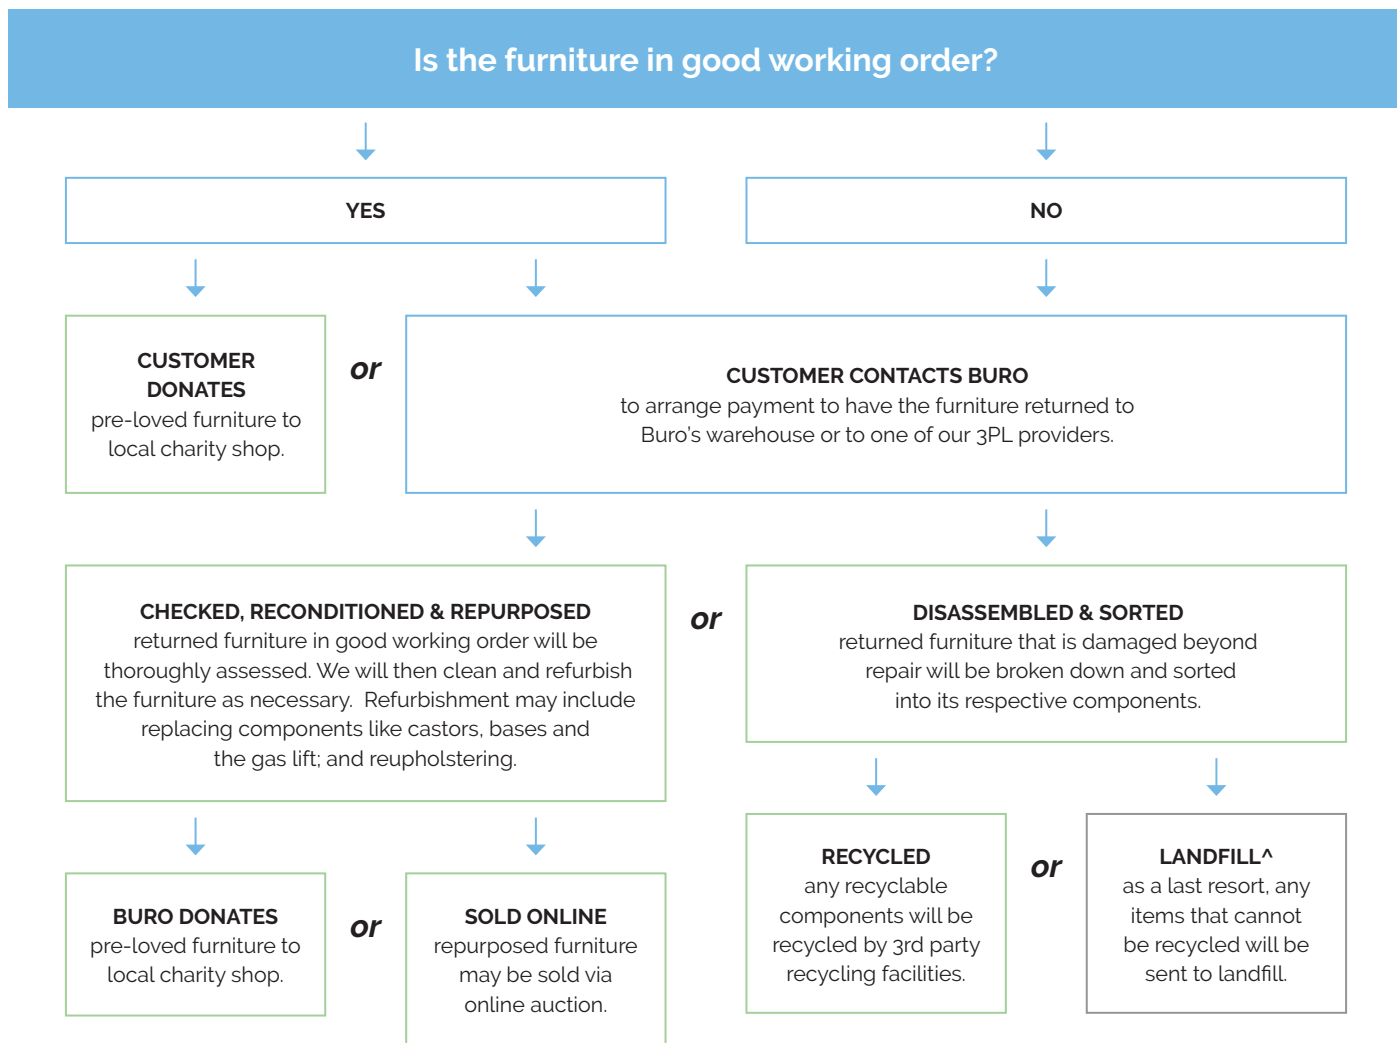

Carton Dimensions.

Width	620
Height	400
Length	760
Weight	11.8 kg

Upholstery.

Quality Assurance and Accreditations.

Buro Product Stewardship Programme.

We encourage repurposing and recycling of pre-loved office furniture to reduce our impact on the environment. When a customer has Buro furniture* that they wish to dispose of, we apply the following steps to determine the most appropriate method.