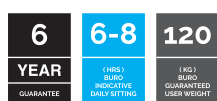

International Standards.

The Buro Diablo is supported by the following Internationally recognised standards:

- Test to **ANSI/BIFMA x5.1-2011**: General-Purpose Office Chairs

Features.

- Quality PU or Fabric Mesh Upholstery Options
- Dynamic seat movement with forward lock
- Adjustable seat height
- 60mm soft PU castors

Specifications. (mm)

Overall	650w / 630d / 915h
Back	500w / 480h
Seat	500w / 480d
Seat Height	435-530h

Custom Options.

- Polished aluminium base
- Diablo High Back³
- Diablo no arms³
- Selected fabric/mesh, mesh & PU upholstery colours³

Carton Dimensions.

Width	620
Height	400
Length	760
Weight	11.8 kg

Upholstery.

Quality Assurance and Accreditations.

Buro Product Stewardship Programme.

We encourage repurposing and recycling of pre-loved office furniture to reduce our impact on the environment. When a customer has Buro furniture* that they wish to dispose of, we apply the following steps to determine the most appropriate method.