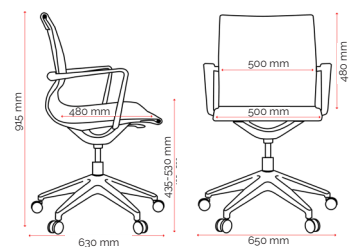

Specifications. (mm)

Overall	650w / 630d / 915h
Back	500w / 480h
Seat	500w / 480d
Seat Height	435-530h

Custom Options.

- Polished aluminium base
- Diablo High Back³
- Diablo no arms³
- Selected fabric/mesh, mesh & PU upholstery colours³

Carton Dimensions.

Width	620
Height	400
Length	760
Weight	11.8 kg

Upholstery.

Quality Assurance and Accreditations.

Buro Product Stewardship Programme.

We encourage repurposing and recycling of pre-loved office furniture to reduce our impact on the environment. When a customer has Buro furniture* that they wish to dispose of, we apply the following steps to determine the most appropriate method.