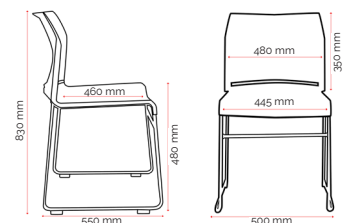

International Standards.

The Buro Envy is supported by the following Internationally recognised standards:

- Test to **ANSI/BIFMA x5.1-2002** - General-Purpose Office Chairs

Features.

- Stackable - without tablet only
- Quality reflective silver or chrome plated tubular frame
- Linkable - without tablet only
- Free trolley with every 40 Envy ordered

Custom Options.

- Writing Tablet (Indent)³
- Outdoor model available (Indent)
- Heavy duty linking system (Indent)
- Colour options available

Specifications. (mm)

Overall	500w / 550d / 830h
Overall	540w / 690-740d / 830h (with optional tablet)
Back	480w / 350h
Seat	445w / 460d
Seat Height	480h

Tablet	302w (widest point) / 730h
Adjustability	90° vertical / 50mm horizontal
Maximum Weight	60 kg

Recommended safe stacking height:

- Floor Stacking: 10 chairs
- Trolley Stacking: 25 chairs

Upholstery.

Polypropylene