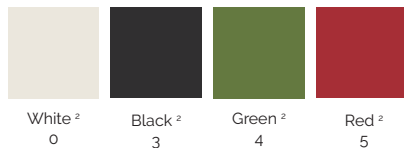

International Standards.

The Buro Envy is supported by the following Internationally recognised standards:

- Test to **ANSI/BIFMA x5.1-2002** - General-Purpose Office Chairs

Features.

- Stackable - without tablet only
- Quality reflective silver or chrome plated tubular frame
- Linkable - without tablet only
- Free trolley with every 40 Envy ordered

Custom Options.

- Writing Tablet (Indent)³
- Outdoor model available (Indent)
- Heavy duty linking system (Indent)
- Colour options available

Specifications. (mm)

Overall	500w / 550d / 830h
Overall	540w / 690-740d / 830h (with optional tablet)
Back	480w / 350h
Seat	445w / 460d
Seat Height	480h

Tablet	302w (widest point) / 730h
Adjustability	90° vertical / 50mm horizontal
Maximum Weight	60 kg

Recommended safe stacking height:

- Floor Stacking: 10 chairs
- Trolley Stacking: 25 chairs

Upholstery.

Polypropylene