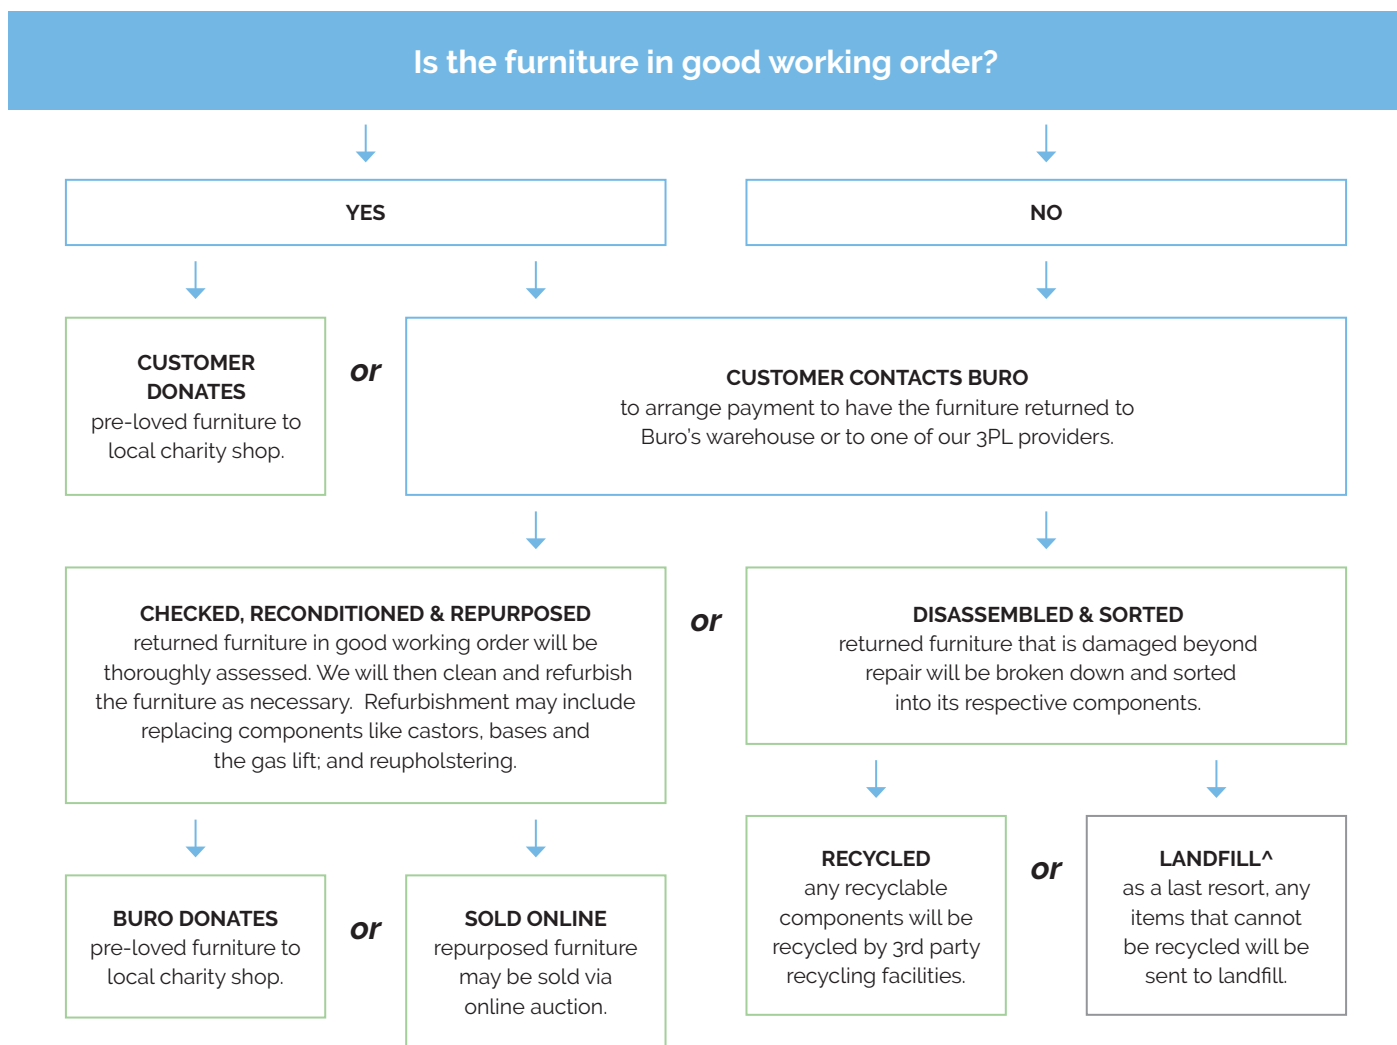

Recommended safe stacking height:

- Floor Stacking: 10 chairs
- Trolley Stacking: 25 chairs

Upholstery.

Polypropylene

Quality Assurance and Accreditations.

Buro Product Stewardship Programme.

We encourage repurposing and recycling of pre-loved office furniture to reduce our impact on the environment. When a customer has Buro furniture* that they wish to dispose of, we apply the following steps to determine the most appropriate method.