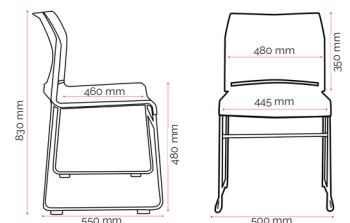

International Standards.

The Buro Envy is supported by the following Internationally recognised standards:

- ANSI/BIFMA x5.1-2002 - General-Purpose Office Chairs

Features.

- Stackable - without tablet only
- Quality reflective silver or chrome plated tubular frame
- Linkable - without tablet only
- Free trolley with every 40 Envy ordered

Custom Options.

- Writing Tablet (Indent)³
- Outdoor model available (Indent)
- Heavy duty linking system (Indent)
- Colour options available

Specifications. (mm)

Overall	500w / 550d / 830h
Overall	540w / 690-740d / 830h (with optional tablet)
Back	480w / 350h
Seat	445w / 460d
Seat Height	480h
Tablet	302w (widest point) / 730h
Adjustability	90° vertical / 50mm horizontal
Maximum Weight	60 kg

Recommended safe stacking height:

- Floor Stacking: 10 chairs
- Trolley Stacking: 25 chairs

Upholstery.

Polypropylene