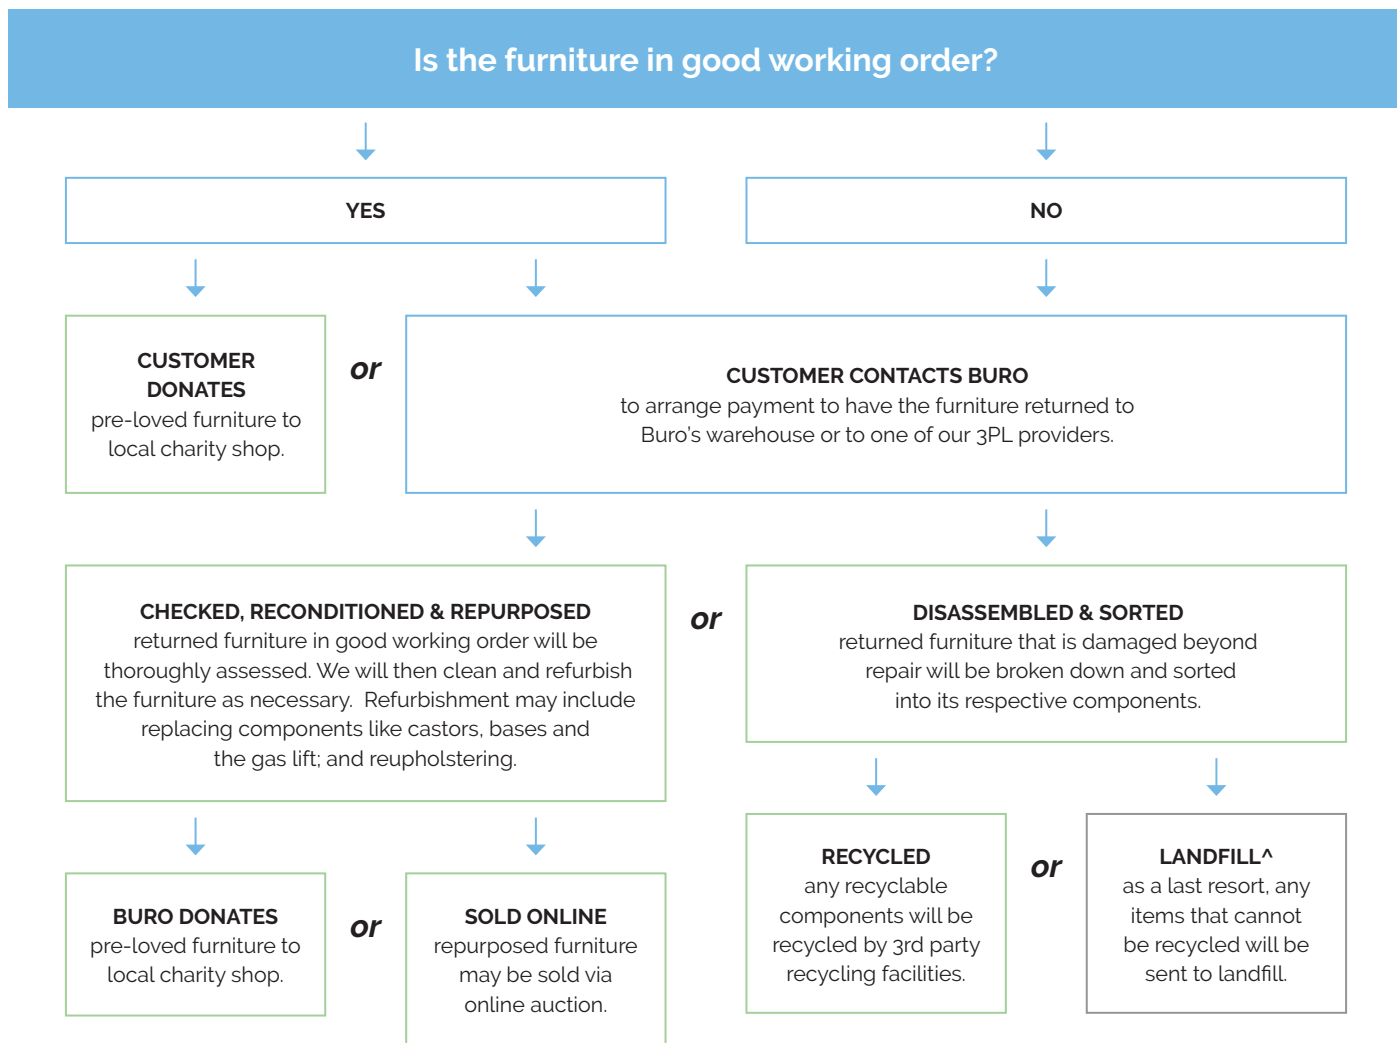

Recommended safe stacking height:

- Floor Stacking: 10 chairs
- Trolley Stacking: 25 chairs

Upholstery.

Polypropylene

Quality Assurance and Accreditations.

Buro Product Stewardship Programme.

We encourage repurposing and recycling of pre-loved office furniture to reduce our impact on the environment. When a customer has Buro furniture* that they wish to dispose of, we apply the following steps to determine the most appropriate method.