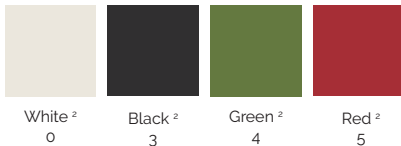

International Standards.

The Buro Envy is supported by the following Internationally recognised standards:

- ANSI/BIFMA x5.1-2002 - General-Purpose Office Chairs

Features.

- Stackable - without tablet only
- Quality reflective silver or chrome plated tubular frame
- Linkable - without tablet only
- Free trolley with every 40 Envy ordered

Custom Options.

- Writing Tablet (Indent)³
- Outdoor model available (Indent)
- Heavy duty linking system (Indent)
- Colour options available

Specifications. (mm)

Overall	500w / 550d / 830h
Overall	540w / 690-740d / 830h (with optional tablet)
Back	480w / 350h
Seat	445w / 460d
Seat Height	480h
Tablet	302w (widest point) / 730h
Adjustability	90° vertical / 50mm horizontal
Maximum Weight	60 kg

Recommended safe stacking height:

- Floor Stacking: 10 chairs
- Trolley Stacking: 25 chairs

Upholstery.

Polypropylene