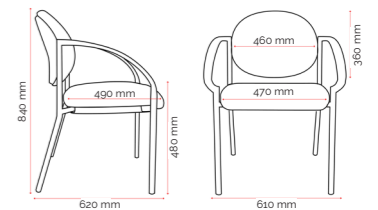

Quality Assurance and Accreditations.

10 YEAR GUARANTEE	2 YEAR JETT FABRIC GUARANTEE	6-8 HRS BURO WARRANTY DAILY SITTING	130 HRS BURO GUARANTEED USER WEIGHT		
1	2