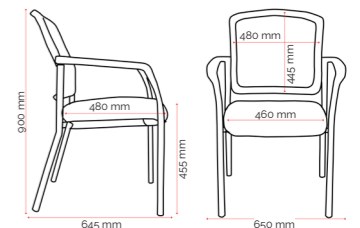

Buro Lindis.

A comfortable guest chair.

The sleek lines of the Buro Lindis 4 leg guest chair command a formidable presence in any office, conference, meeting room or reception area. Featuring a breathable mesh back, strong reflective powder-coated stackable frame and unsurpassed comfort, it is exceptional value and an ideal guest chair choice.

Key Features & Benefits.

525M-RS Lindis Mesh Back

COMFORTABLE SEAT
High density polyurethane moulded foam for your comfort.

REFLECTIVE SILVER FRAME
Strong steel frame with reflective silver powder coat finish.

STACKABLE
Stackable to save space when not in use.

International Standards.

The Buro Lindis Mesh Back is supported by the following Internationally recognised standards:

- **GREENGUARD** certification

Features.

- Generous size seat and back
- Stackable*
- Breathable mesh back upholstery
- High density PU moulded foam seat
- Reflective silver powder coat frame
- Black polypropylene arms

Custom Options.

- Without arms (indent only)
- Sled base frame (indent only)
- 40mm Glides for extra seat height (CE1153P)
- Customer specified fabric (seat only)

Specifications. (mm)

Overall	650w / 645d / 900h
Back	480w / 445h
Seat	460w / 480d
Seat Height	455h

*Recommended safe stacking height: 4 chairs

Carton Dimensions.

Width	570
Height	270
Length	840
Weight	12 kg

Upholstery.

Elastic III Custom³

Black ²
153

Quality Assurance and Accreditations.