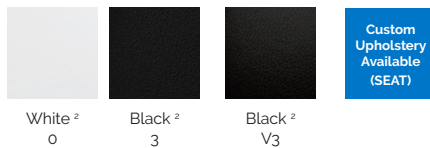

International Standards.

The Buro Maxim is supported by the following Internationally recognised standards:

- ANSI/BIFMA x5.1-2017 - General-Purpose Office Chairs

Features.

- Stackable
- Quality black or reflective silver powder coat, or chrome plated frame
- Upholstered black vinyl seat
- Strong polypropylene back
- Linkable
- Free trolley with every 35 ordered

Custom Options.

- With writing tablet³
- Heavy duty linking system³
- Colour options available³
- Customer specified fabric (seat only)³

Specifications. (mm)

Overall	480w / 445d / 830h
Back	480w / 350h
Seat	420w / 445d
Seat Height	480h

Recommended safe stacking height:

- Floor Stacking: 10 chairs
- Trolley Stacking: 25 chairs

Weight	5 kg

Upholstery.

Polypropylene (Back) Vinyl (Seat) Custom³