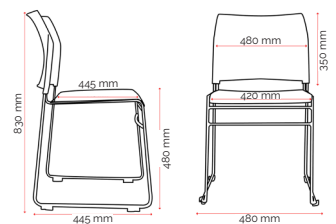

Custom Options.

- With writing tablet³
- Heavy duty linking system³
- Colour options available³
- Customer specified fabric (seat only)³

Specifications. (mm)

Overall	480w / 445d / 830h
Back	480w / 350h
Seat	420w / 445d
Seat Height	480h

Recommended safe stacking height:

- Floor Stacking: 10 chairs
- Trolley Stacking: 25 chairs

Weight	5 kg
--------	------

Upholstery.

Polypropylene (Back) Vinyl (Seat) Custom³

Quality Assurance and Accreditations.