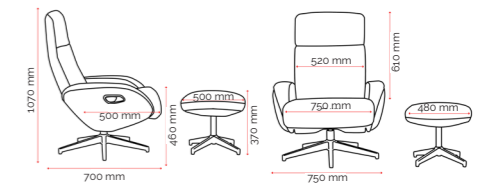

Specifications. (mm)

Overall	750w / 500d / 1070h
Back	520w / 610h
Seat	750w / 500d
Seat Height	400h

Carton Dimensions.

Width	760
Height	500
Length	960
Weight	36 kg

Upholstery.

Leather

Black ²
L3

Quality Assurance and Accreditations.