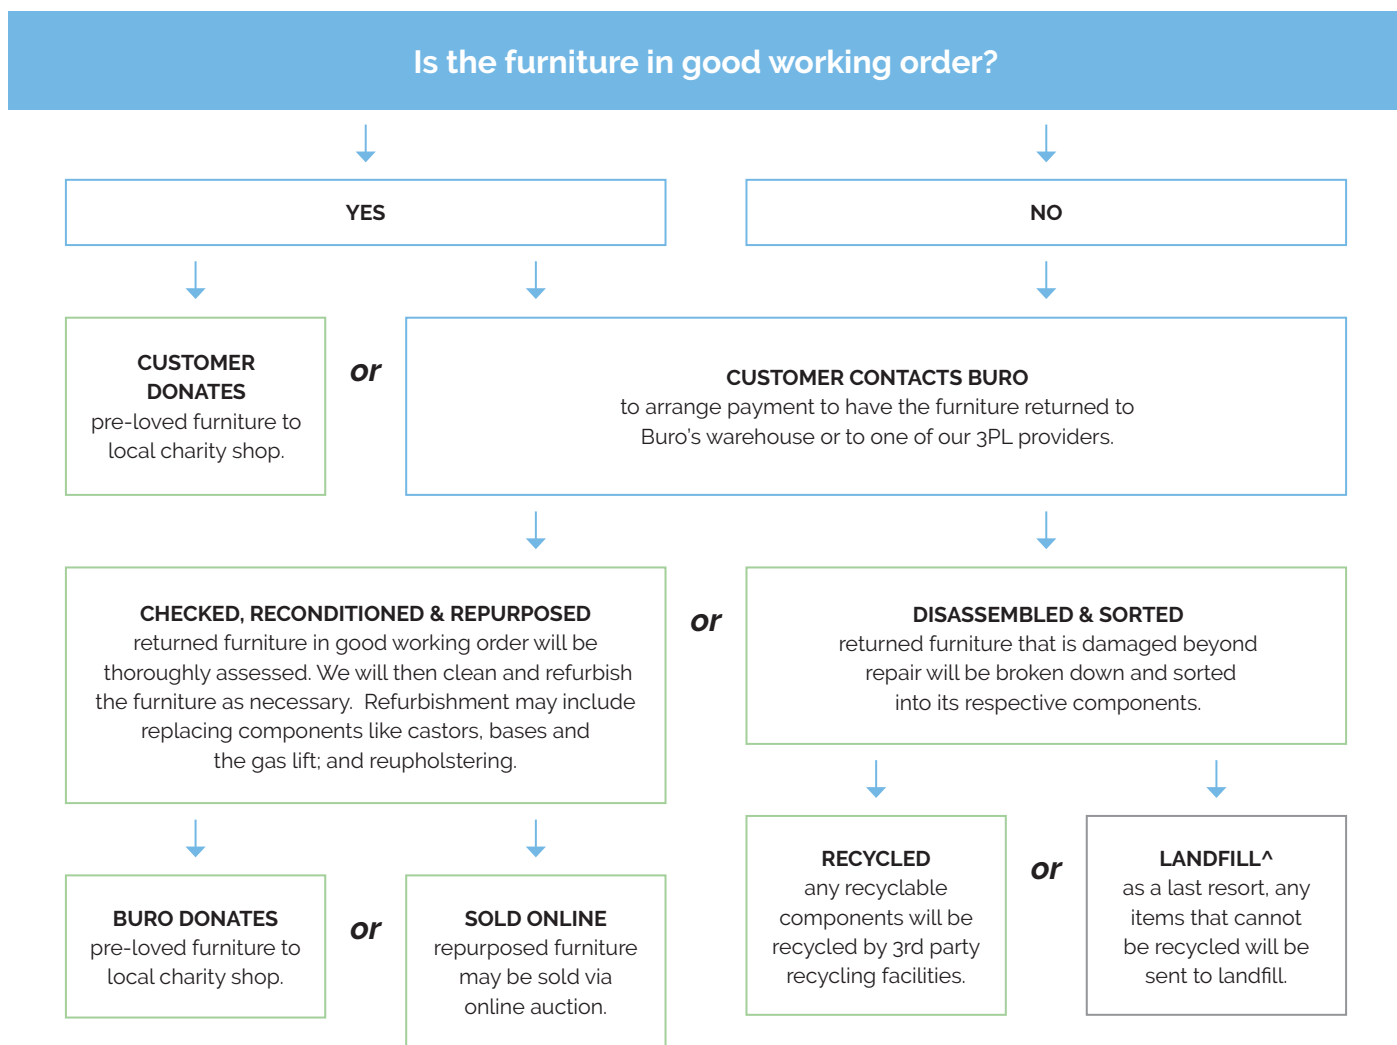

Specifications. (mm)

Overall	750w / 500d / 1070h
Back	520w / 610h
Seat	750w / 500d
Seat Height	400h

Carton Dimensions.

Width	760
Height	500
Length	960
Weight	36 kg

Upholstery.

Leather

Black ²
L3

Quality Assurance and Accreditations.

Buro Product Stewardship Programme.

We encourage repurposing and recycling of pre-loved office furniture to reduce our impact on the environment. When a customer has Buro furniture* that they wish to dispose of, we apply the following steps to determine the most appropriate method.