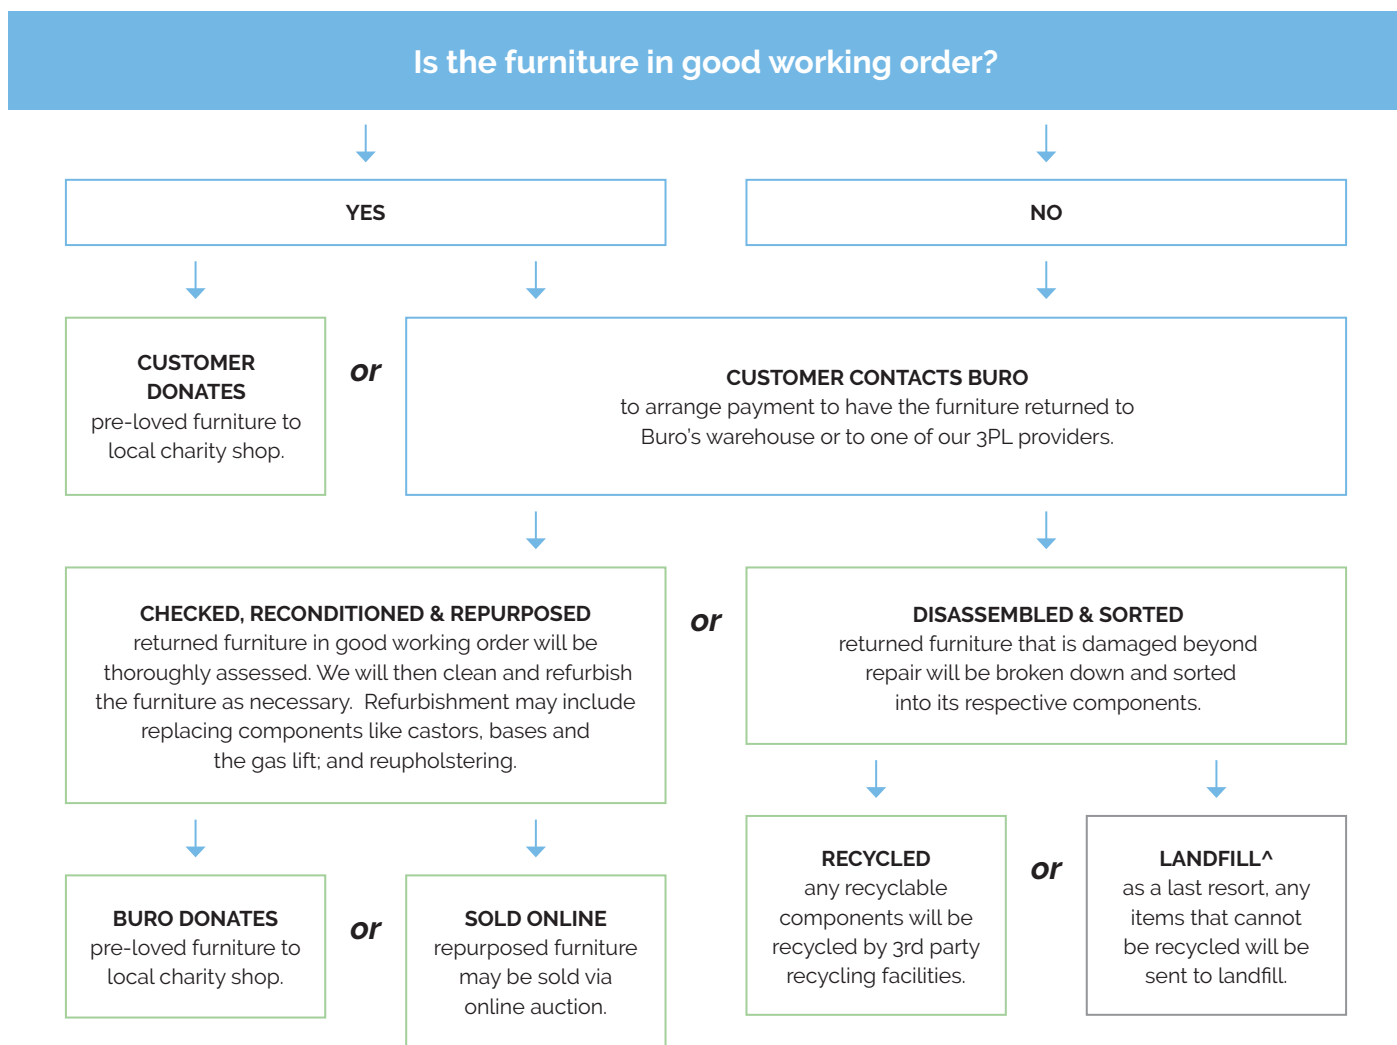

Recommended safe stacking height:

- Floor Stacking: 8 chairs
- Trolley Stacking: 10 chairs

Upholstery.

Polypropylene

Quality Assurance and Accreditations.

Buro Product Stewardship Programme.

We encourage repurposing and recycling of pre-loved office furniture to reduce our impact on the environment. When a customer has Buro furniture* that they wish to dispose of, we apply the following steps to determine the most appropriate method.