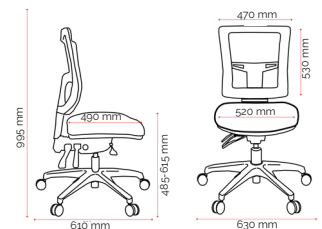

Custom Options.

- Soft PU castors (CE1121P)
- Height and width adjustable arms (180-2)
- Customer specified fabric (seat only)
- Black nylon base (B10132P)

Specifications. (mm)

Overall	630w / 610d / 995h
Back	470w / 530h
Seat	520w / 490d
Seat Height	485-615h
Seat Depth Range*	420-470d

Carton Dimensions.

Width	640
Height	370
Length	730
Weight	21 kg

Upholstery.

Elastic III Custom⁷

Black ⁶
153

Quality Assurance and Accreditations.

¹10 Yr Guarantee: Excludes upholstery. ²Buro Indicative daily sitting hours: 8+ with 10 yr guarantee ³Buro Indicative daily sitting hours: 16+ with 2 yr guarantee ⁴Static Load Testing: Furntech - AFRDI approved for users up to & including 160kg. Static Load tested to 600kg. Any Static Load test is a strength test which simulates higher than normal dynamic loads that may occasionally be applied to a chair by the user. ⁵AFRDI Standard AFRDI 142 - rated loads for office swivel chairs at 160kg - Multi Shift operations. ⁶Fabric: Same day dispatch ⁷Fabric: For custom fabric ETA's can be supplied on request. ^{*}Seat Depth Adjustment: Measured from back lumbar to front seat edge. **General:** Guarantee conditions apply, please see bureoseating.com. For indent purchases (non stock orders) conditions may apply, please see bureoseating.com for definitions & conditions. In the interests of product development, Buro reserves the right to alter product specifications & features without notice.