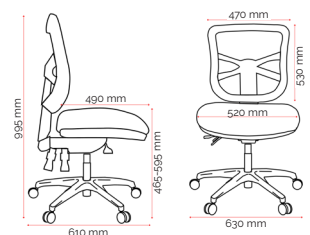

- **AFRDI Level 6** Severe Commercial Certification
- **GREENGUARD** certification
- **AS/NZS 4438:1997** - Height Adjustable Swivel Chairs

Features.

- Adjustable seat height
- Ratchet height adjustable back
- Independently adjustable seat tilt - free floating or lockable
- Independently adjustable back tilt - free floating or lockable
- High density polyurethane moulded foam seat
- Black nylon base

Upholstery.

Zen	Custom ⁴
	
Black ³ 103	

Ergonomic Assessment.

The Buro chair has been ergonomically assessed by Andrew Wilson, Osteopath & Ergonomist.

"This is a very comfortable chair with no pressure points. Its mechanism is easy to use and will suit many users".

Andrew Wilson, Osteopath & Ergonomist - 30 Mar 2018

Specifications. (mm)

Overall	630w / 610d / 995h
Back	470w / 530h
Seat	520w / 490d
Seat Height	465-595h
	480-610h (with optional seat slide)
Seat Depth Range	455-505d ⁵ (with optional seat slide)

Carton Dimensions.

Width	620
Height	380
Length	670
Weight	20.5 kg

Quality Assurance and Accreditations.

¹10 Yr Guarantee: Excludes upholstery. ²AFRDI Standard AFRDI Level 6 - Severe Commercial Certification. ³Fabric: Same day dispatch. ⁴Fabric: For custom fabric ETA's can be supplied on request. ⁵Seat slide: Measured from back lumbar to front seat edge. **General:** Guarantee conditions apply, please see buroseating.com. For indent purchases (non stock orders) conditions may apply, please see buroseating.com for definitions & conditions. In the interests of product development, Buro reserves the right to alter product specifications & features without notice.