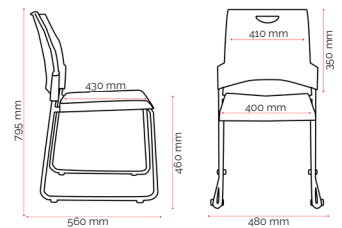

International Standards.

The Buro Pronto is supported by the following Internationally recognised standards:

- Test to **ANSI/BIFMA x5.1-2002** - General-Purpose Office Chairs

Features.

- Stackable
- Linkable (sled base only)
- Quality silver powder coated frame
- Hand hold for ease of movement
- Free trolley with every 28 Pronto chairs ordered

Custom Options.

- Customer specified colour powder coated frame (indent)
- Pronto 4 Leg Chair (indent)

Specifications. (mm)

Overall	480w / 560d / 795h
Back	410w / 350h
Seat	400w / 430d
Seat Height	460h

Recommend safe stacking height:

- Floor Stacking: 8 chairs
- Trolley Stacking: 15 chairs

Colours.

Polypropylene

Black²
3

Blue²
1