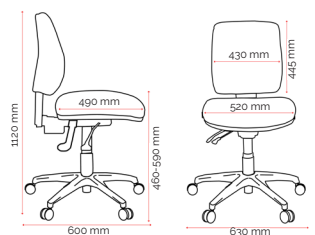

Custom Options.

- Height and width adjustable arms (180-2)
- AFRDI certified polished aluminium base (PC068)
- Soft PU castors (CE1121P)
- Small seat 480w / 470d (mm) (B74612F)
- Customer specified fabric

Specifications. (mm)

Overall	630w / 600d / 1120h
Back	430w / 445h
Seat	520w / 490d
Seat Height	460-590h

Carton Dimensions.

Width	640
Height	360
Length	640
Weight	19 kg

Upholstery.

Jett

Quality Assurance and Accreditations.