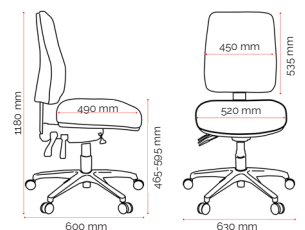

International Standards.

The Buro Roma 3L chair is supported by the following Internationally recognised standards:

- **AFRDI Level 6** Severe Commercial Certification
- **GREENGUARD** certification
- Test to Australian/ New Zealand Standard **AS/NZS 4438:1997** - Height Adjustable Swivel Chairs
- Endorsed by the Australian Physiotherapy Association

Features.

- Ratchet height adjustable back/lumbar
- Independently adjustable seat angle – free floating or lockable
- Independently adjustable back rest angle – free floating or lockable
- 130 x 48mm gas lift
- Polyurethane moulded foam
- Nylon base
- 60mm twin wheel castors

Custom Options.

- Seat slide mechanism
- Height and width adjustable arms (180-2)
- Polished aluminium base (PC068)
- Soft PU castors (CE1121P)
- Customer specified fabric
- Small Seat 480w x 470d (mm) (B74612F)

Upholstery.

Jett

Dark Blue⁴ FY61	Charcoal⁵ FY62	Black⁴ FY63	Green⁵ FY64	Red⁵ FY66	Custom Upholstery Available

Ergonomic Assessment.

The Buro Roma 3L High Back chair has been ergonomically assessed by Andrew Wilson, Osteopath & Ergonomist.

"A very comfortable 3 lever chair with very comfortable and supportive seat and back rests, with a good range of adjustments that will suit a wide range of users. A very good all-round chair".

Andrew Wilson, Osteopath & Ergonomist - 12 Aug 2017

Specifications. (mm)

Overall	630w / 600d / 1180h
Back	450w / 535h
Seat	520w / 490d
Seat Height	465-595h

Carton Dimensions.

Width	640
Height	390
Length	640
Weight	21.1 kg

Quality Assurance and Accreditations.

10 YEAR GUARANTEE	2 YEAR JETT FABRIC GUARANTEE	S SUPERIOR GAS LIFT LIFETIME GUARANTEE	8+ (HRS) BURO INDICATIVE DAILY SITTING	180 (KG) BURO GUARANTEED USER WEIGHT	AFRDI Level 6 Certification	GREENGUARD Product Certification Level 2 Certification	ISO 9001 Quality Certification	ISO 14001 Environment Certification	Endorsed by: Australian Physiotherapy Association
1	2				3				

¹10 Yr Guarantee: Excludes upholstery. ²2 Yr Jett Fabric Guarantee: Conditions apply, see buroseating.com. ³AFRDI Standard AFRDI Level 6 - Severe Commercial Certification. ⁴Fabric: Same day dispatch. ⁵Fabric: 3-5 working day lead time. ⁶Fabric: For custom fabric ETA's can be supplied on request. **General:** Guarantee conditions apply, please see buroseating.com. For indent purchases (non stock orders) conditions may apply, please see buroseating.com for definitions & conditions. In the interests of product development, Buro reserves the right to alter product specifications & features without notice.