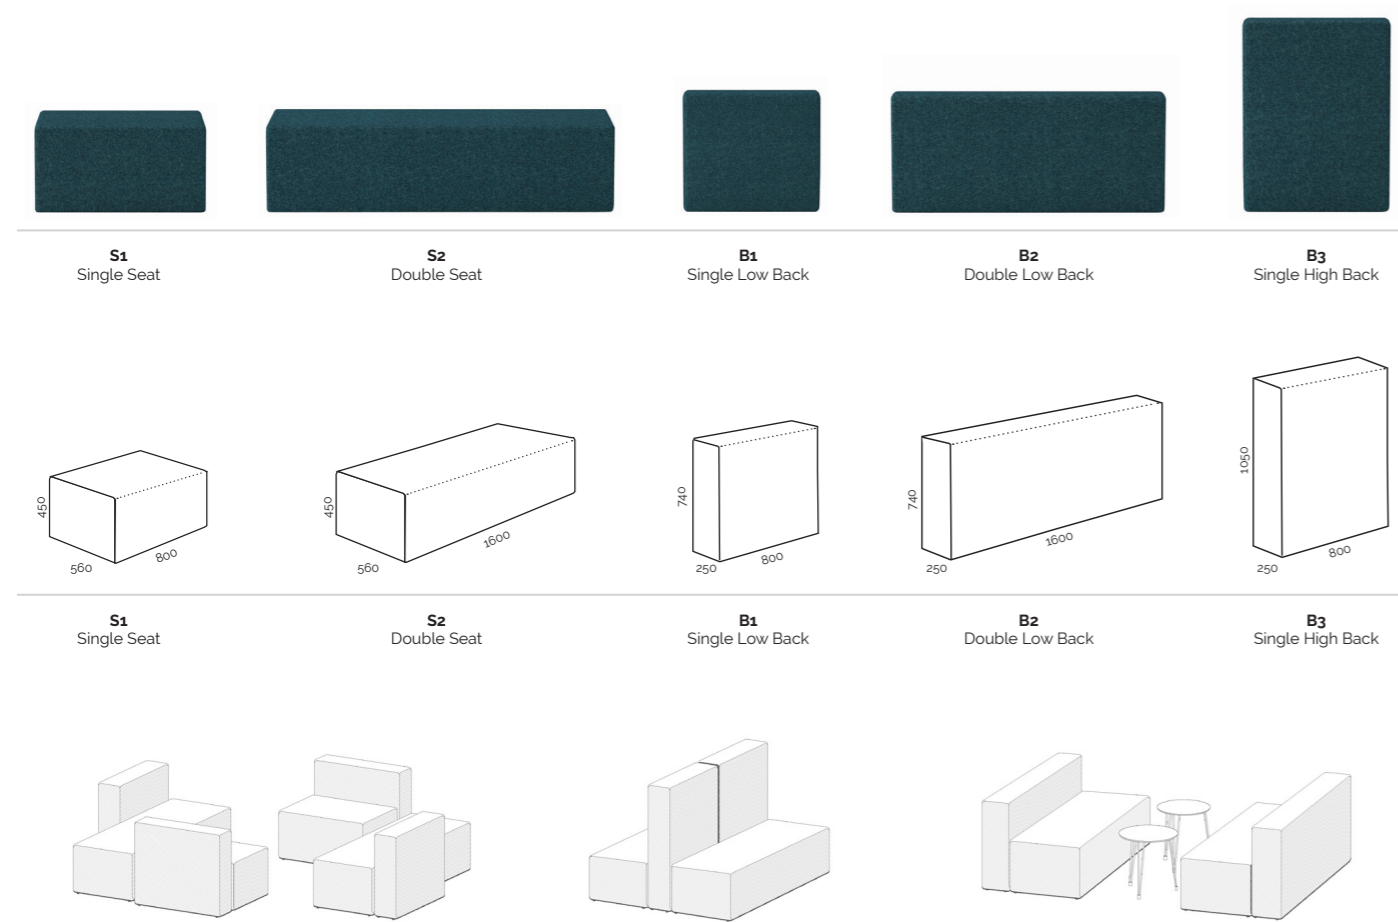

## Konfurb Block Series

[buroseating.com](https://buroseating.com)

Konfurb by  
**buro**  
ergonomics at work®

# Konfurb Block Series

The Konfurb Block Series promotes creativity and collaboration through customisable soft seating. Choose from five different seat and back options and custom fabric to create unique configurations for your space. Popular for flexible event spaces, activity-based work areas, lobbies, libraries and school education environments.

## Product Codes.

<b>Block Series<sup>3</sup></b>	
<b>Single Seat</b>	KON721-S1
<b>Double Seat</b>	KON721-S2
<b>Single Low Back</b>	KON721-B1
<b>Double Low Back</b>	KON721-B2
<b>Single High Back</b>	KON721-B3