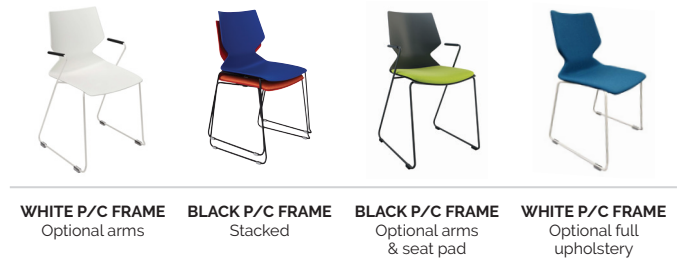

## Sled Chair

With comfort, strength and durability in mind, the Konfurb Fly Sled mirrors the human body and its needs. The Konfurb Fly is versatile and perfect for hospitality, education, offices and institutional environments. The designer look, paired with robust quality, make this modern chair popular for school classrooms.

### Key Features & Benefits.

**Fly Sled Chair** (x - see shell colour options on opposite page)

**Black P/C Frame** KON332-x-3

**White P/C Frame** KON332-x-0

**WHITE P/C FRAME**  
Optional arms

**BLACK P/C FRAME**  
Stacked