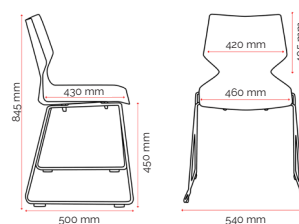

International Standards & Awards.

The Konfurb Fly Sled chair is supported by the following Internationally recognised standard:

- Tested to **ANSI/BIFMA X5.1-2002** General-Purpose Office Chairs

The Konfurb Fly Sled chair has achieved the following award:

- **Red Dot** Award 2015 Winner

Designer.

Features.

- 100% polypropylene shell
- Strong 12mm solid sled base frame
- Quality powder coated frame finishes in black or white
- Stackable (refer specifications)
- Plastic under seat cover
- No assembly required

Specifications. (mm)

Overall	540w / 500d / 845h
Back	420w / 405h
Seat	460w / 430d
Seat Height	450h

Recommended safe stacking height:

- Floor Stacking: 8 chairs or 5 with seat pads
- Trolley Stacking: 12 chairs or 7 with seat pads

Custom Options³.

- Custom seat upholstery
- Custom full chair upholstery
- Linkers for Fly Sled base chairs - 2pcs/chair (no arms FLY-LINK-3/with arms FLY-LINK)
- Trolley
- Sled frame with arms
- Alternative shell & frame colours (selected colours only)

Colours.

Quality Assurance and Accreditations.

¹5 Yr Guarantee: Excludes upholstery. Guarantee conditions apply, please see buroseating.com. ²Certified Level 1 heavy duty for commercial use up to 150kg. ³MOQ and extended lead times apply. **General:** Please see buroseating.com for definitions & conditions. In the interests of product development, Buro reserves the right to alter product specifications & features without notice.