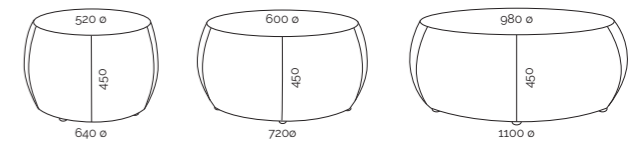

## Fabric Meterage. (m)

1.5m wide

<b>Halo A</b>	1.8 (one colour) 0.6 (top) / 1.2 (side)
<b>Halo B</b>	1.9 (one colour) 0.7 (top) / 1.2 (side)
<b>Halo C</b>	3.3 (one colour) 1.1 (top) / 3.3 (side)

## Specifications. (mm)

<b>Halo A</b>	<b>Overall</b>	640w / 640d / 450h
	<b>Seat Diameter</b>	520ø
	<b>Seat</b>	450h
<b>Halo B</b>	<b>Overall</b>	720w / 720d / 450h
	<b>Seat Diameter</b>	600ø
	<b>Seat</b>	450h
<b>Halo C</b>	<b>Overall</b>	1100w / 1100d / 450h
	<b>Seat Diameter</b>	980ø
	<b>Seat</b>	450h