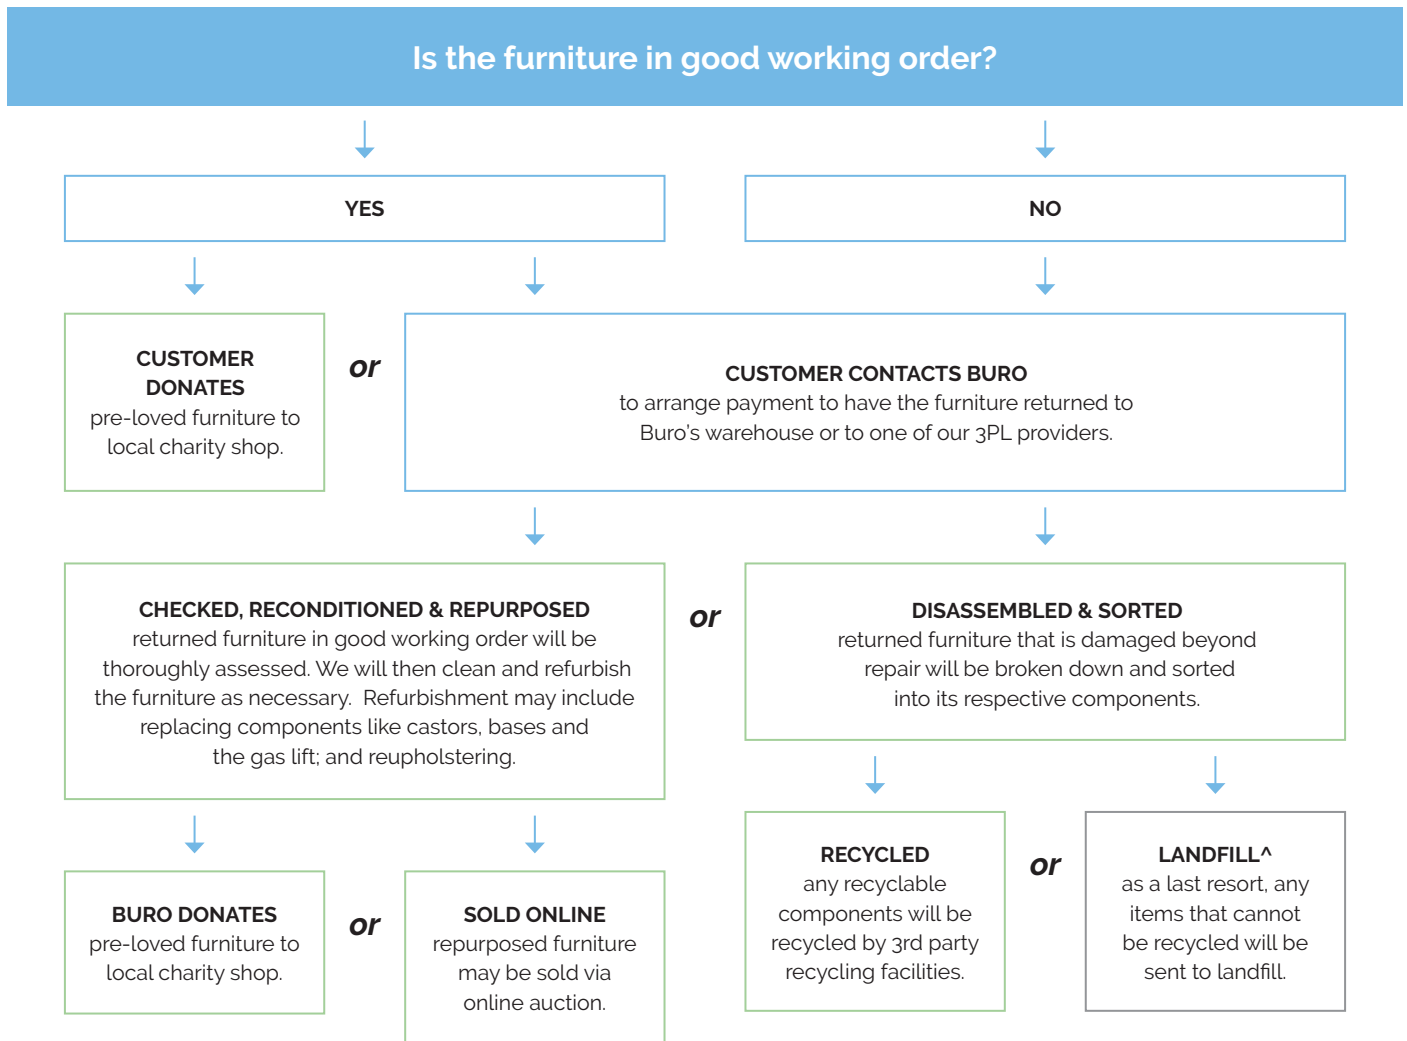

Buro Product Stewardship Programme.

We encourage repurposing and recycling of pre-loved office furniture to reduce our impact on the environment. When a customer has Buro furniture* that they wish to dispose of, we apply the following steps to determine the most appropriate method.

To mitigate our CO2 footprint over the next 50 years, we're working with **Trees That Count**, a conservation charity dedicated to planting native trees.

By funding the planting of native trees, we're supporting efforts to increase biodiversity across New Zealand.

Buro proudly support **Greening Australia**.

Greening Australia has been restoring Australia's unique landscapes and protecting biodiversity at scale through collaborative, science-based programs for over 40 years.
www.greeningaustralia.org.au

As a **Sedex member** we are committed to being a responsible business, sourcing responsibly, and improving ethical standards and working conditions within the supply chain.

*Qualifying furniture must be Buro branded product (Buro Seating, Konfurb, Mondo), or a partner exclusive brand.
^Many of our products are GREENGUARD certified for safe emission levels. This reduces the environmental impact when sending any components to landfill.