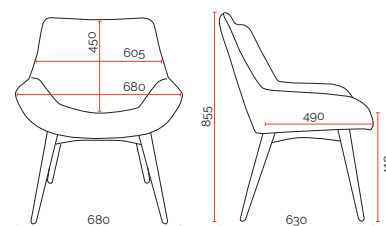

Fabric Meterage. (m)

1.5m wide

Neo	1.7 (one colour) 0.8 (outer shell) 0.9 (inner shell)
------------	--

Features.

- High density soft pile foam (meets CAL 117 Section A Part I & Section D Part II)
- Hard wearing Keylargo, Ash upholstery (Everyday quick-ship option)
- Strong 4 Leg Wood base
- Full 5 year guarantee (excluding upholstery)
- No assembly required

Custom Options.

- Customer specified fabrics
- 4 Star fixed or swivel base³
- Upholstered buttons

Specifications. (mm)

Overall	680w / 630d / 855h
Back	605w / 450h
Seat	680w / 490d
Seat Height	410h

Quality Assurance and Accreditations.