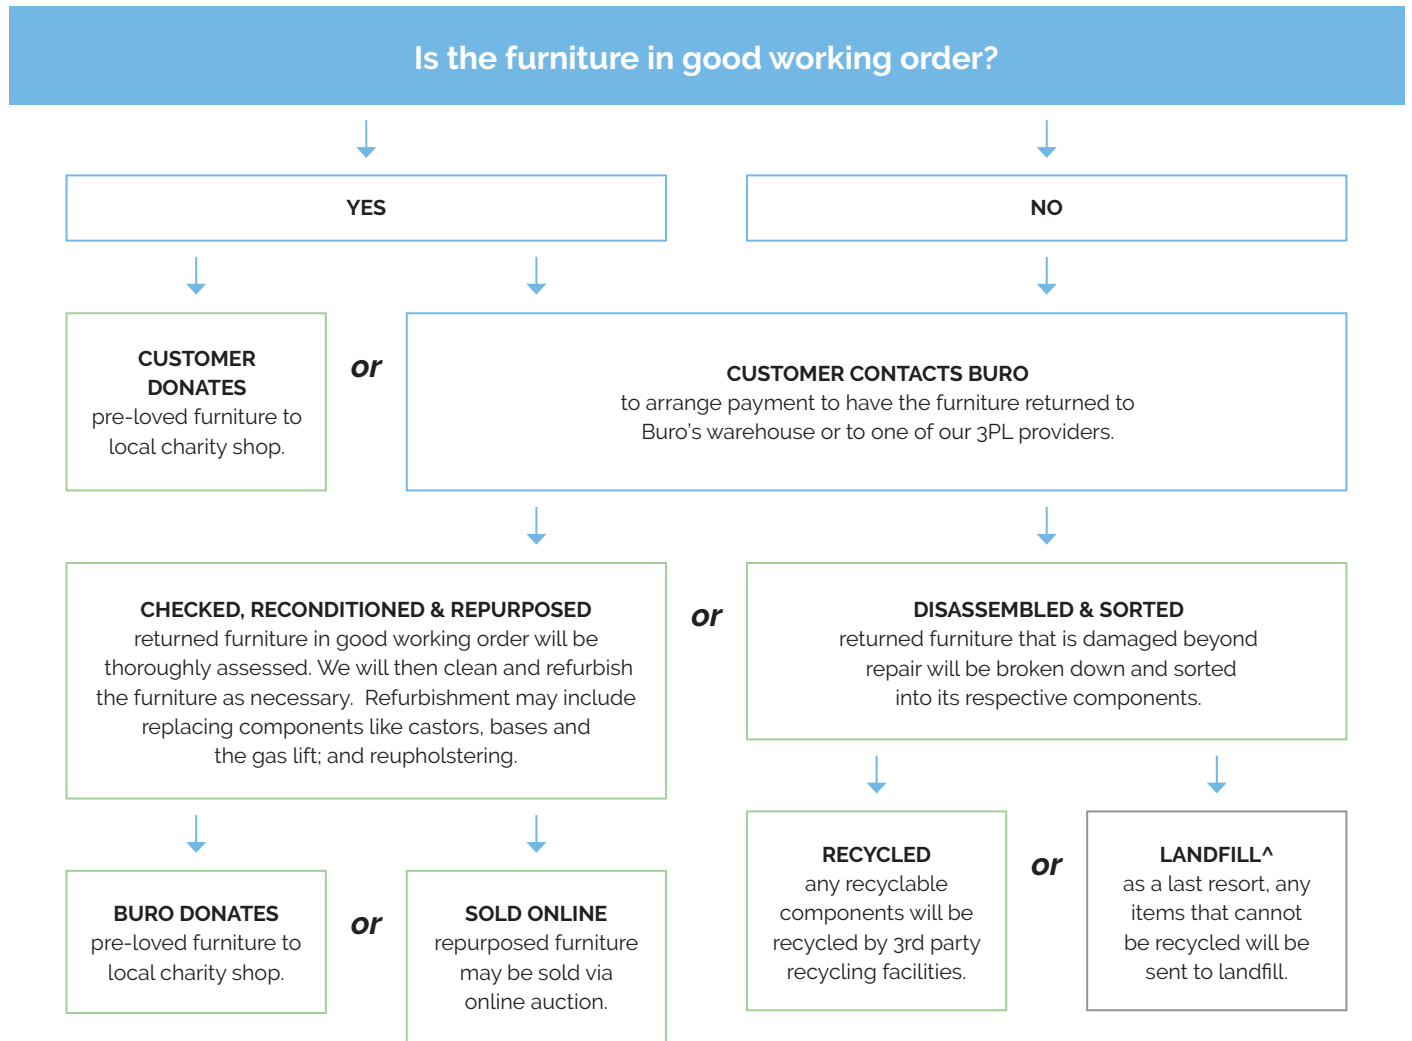

Buro Product Stewardship Programme.

We encourage repurposing and recycling of pre-loved office furniture to reduce our impact on the environment. When a customer has Buro furniture* that they wish to dispose of, we apply the following steps to determine the most appropriate method.

To mitigate our CO2 footprint over the next 50 years, we're working with **Trees That Count**, a conservation charity dedicated to planting native trees.

By funding the planting of native trees, we're supporting efforts to increase biodiversity across New Zealand.

Buro proudly support **Greening Australia**.

Greening Australia has been restoring Australia's unique landscapes and protecting biodiversity at scale through collaborative, science-based programs for over 40 years.
www.greeningaustralia.org.au.

As a **Sedex member** we are committed to being a responsible business, sourcing responsibly, and improving ethical standards and working conditions within the supply chain.

*Qualifying furniture must be Buro branded product (Buro Seating, Konfurb, Mondo), or a partner exclusive brand.
^Many of our products are GREENGUARD certified for safe emission levels. This reduces the environmental impact when sending any components to landfill.