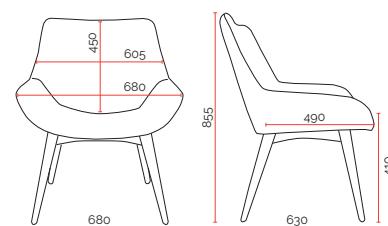

## Fabric Meterage. (m)

1.5m wide

<b>Neo</b>	1.7 (one colour) 0.8 (outer shell) 0.9 (inner shell)
------------	--

## Specifications. (mm)

<b>Overall</b>	680w / 630d / 855h
<b>Back</b>	605w / 450h
<b>Seat</b>	680w / 490d
<b>Seat Height</b>	410h