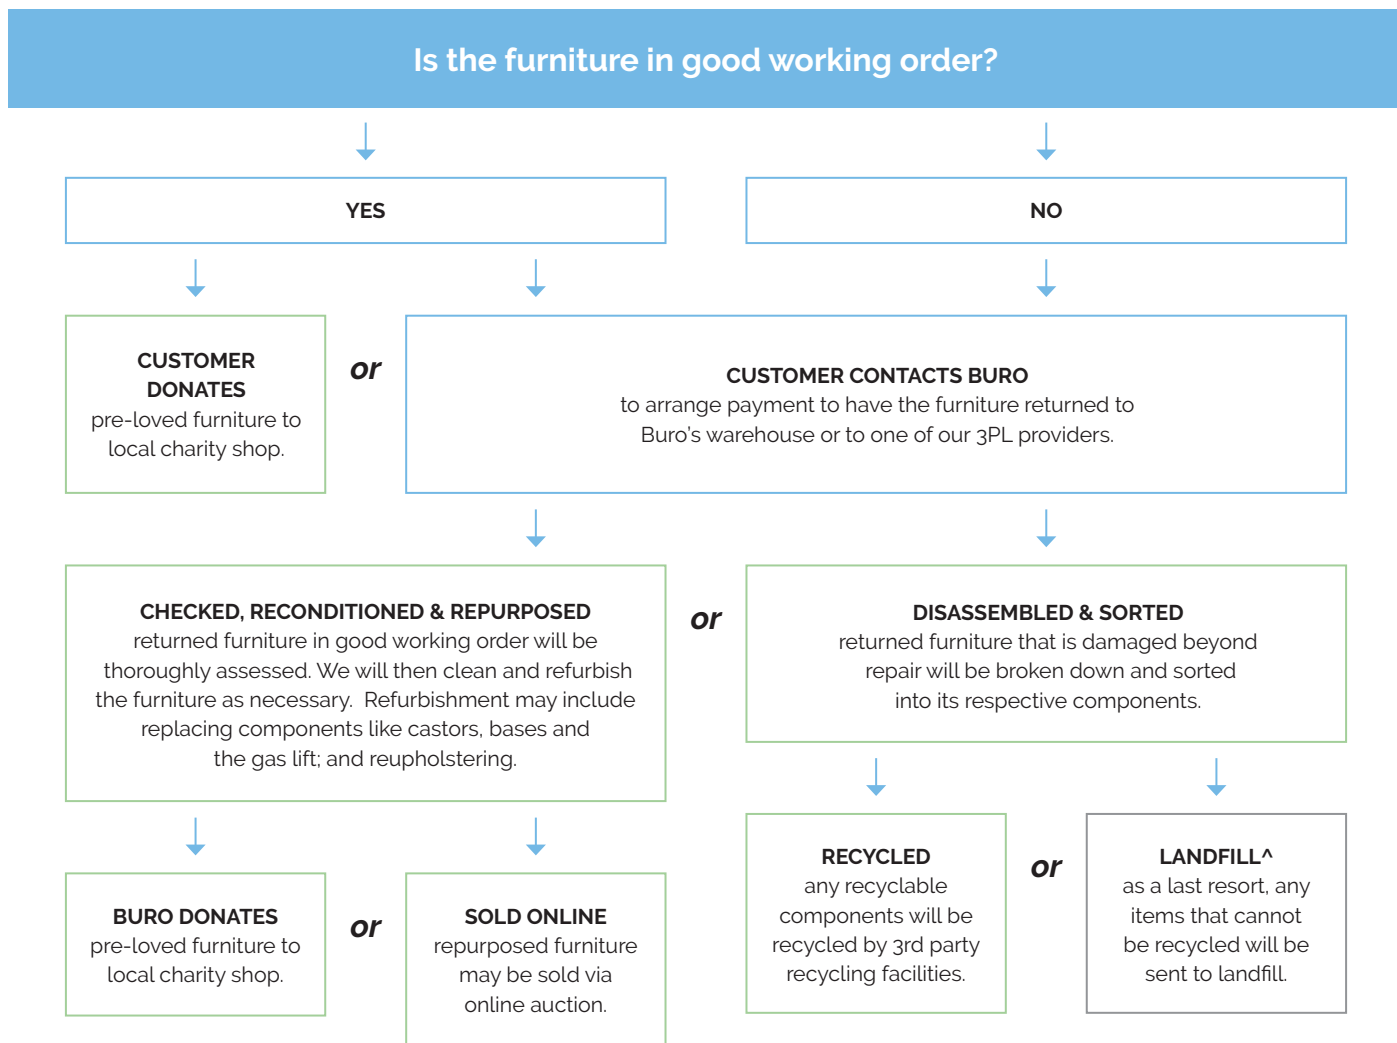

Quality Assurance and Accreditations.

Buro Product Stewardship Programme.

We encourage repurposing and recycling of pre-loved office furniture to reduce our impact on the environment. When a customer has Buro furniture* that they wish to dispose of, we apply the following steps to determine the most appropriate method.