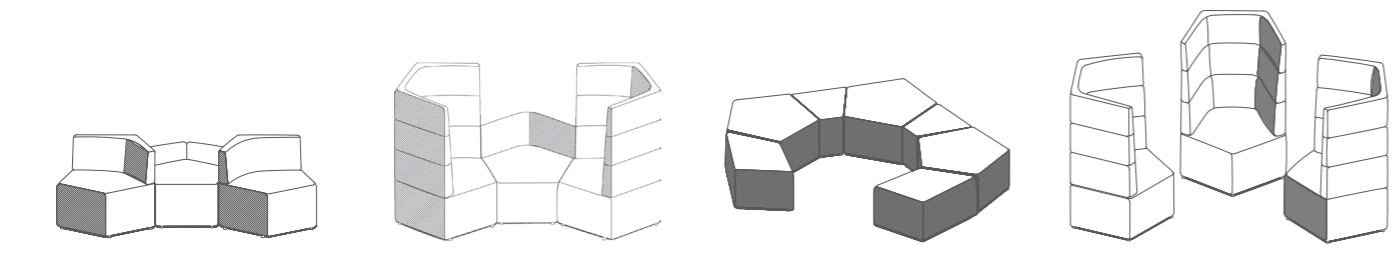

 Konfurb

Konfurb Star Series

[buroseating.com](https://www.buroseating.com)

Konfurb by
buro
ergonomics at work®

Konfurb Star Series

The Konfurb Star Series promotes creativity and communication through customisable collaborative soft seating. Choose from eight different ottomans, seat and back options and custom fabric to create unique configurations for your space. The Konfurb Star modular furniture is popular for flexible event spaces, activity-based work areas, lobbies, libraries and school education environments.

Configuration & Inspiration.

Product Codes.

Star Series³	
Star A	KON723-A
Star A - MB	KON723-A-MB
Star A - HB	KON723-A-HB
Star B	KON723-B
Star B - MB	KON723-B-MB
Star B - HB	KON723-B-HB
Ottoman 1	KON723-OTT1
Ottoman 2	KON723-OTT2
Ottoman 3 (L)	KON723-OTT3
Ottoman 4 (R)	KON723-OTT4

Custom Options.

- Customer specified seat & back height options³

Fabric Meterage. (m)

1.5m wide

Star A	3.6	Star Ott 1	2.2
Star A MB	5.0	Star Ott 2	1.3
Star A HB	6.4	Star Ott 3	1.4
Star B	4.1	Star Ott 4	1.4
Star B MB	5.2		
Star B HB	6.5		

Specifications. (mm)

Star A	Back	796w / 300h
	Seat	530-796w / 600d
	Seat Height	450h
	Overall	858w / 816d / 750h
Star A MB	Back	696w / 580h
	Seat	530-796w / 600d
	Seat Height	450h
	Overall	858w / 816d / 1030h
Star A HB	Back	696w / 860h
	Seat	530-796w / 600d
	Seat Height	450h
	Overall	858w / 816d / 1310h
Star B	Back	696w / 300h
	Seat	796w / 650d
	Seat Height	450h
	Overall	858w / 816d / 750h
Star B MB	Back	696w / 580h
	Seat	796w / 650d
	Seat Height	450h
	Overall	858w / 816d / 1030h
Star B HB	Back	696w / 860h
	Seat	796w / 650d
	Seat Height	450h
	Overall	858w / 816d / 1310h
Star OTT 1	Seat	530-858w / 816d
	Seat Height	450h
	Overall	858w / 816d / 450h
Star OTT 2	Seat	530-200w / 500d
	Seat Height	450h
	Overall	530w / 500d / 450h
Star OTT 3 (L)	Seat	690w / 530d
	Seat Height	450h
	Overall	720w / 530d / 450h
Star OTT 4 (R)	Seat	690w / 530d
	Seat Height	450h
	Overall	720w / 530d / 450h