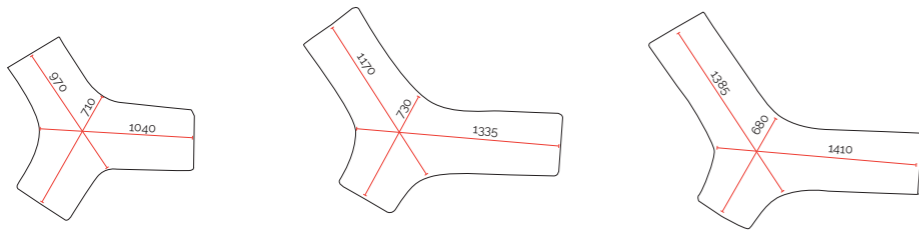

 Konfurb

Konfurb Stem Series

buroseating.com

Konfurb by
buro
ergonomics at work®

Konfurb Stem Series

The Konfurb Stem is modular, collaborative soft seating that promotes communication, creativity and learning. Available in three different forms, each piece is a 'Y' shaped design with different dimensions that can be used independently or as a two or three piece design. Perfect for presentation spaces, hospitality, events, lobbies, libraries and education environments.

Configuration & Inspiration.

Stem A (Small) Stem B (Medium) Stem C (Large) Stem A & Stem C Stem A & Stem B

Stem A (Small) Stem B (Medium) Stem C (Large)

Stem A & Stem C Stem with back (Indent)

Product Codes.

Stem Series³	
Stem A (Small)	KON725-A
Stem B (Medium)	KON725-B
Stem C (Large)	KON725-C

Fabric Meterage. (m)

1.5m wide

Stem A	2.3
Stem B	3.5
Stem C	3.6

Features.

- Promotes communication and learning
- Promotes creativity
- Modular options to optimise use of the workplace
- Heavy duty inner frame construction
- High density soft pile foam (meets CA 117 Section A Part I & Section D Part II)
- Customer specified fabric
- Optional contrasting upholsteries available
- No assembly required

Specifications. (mm)

Stem A (Small)	1380w / 1230d / 400h
Stem B (Medium)	1870w / 1040d / 400h
Stem C (Large)	2120w / 1000d / 400h

Custom Options.

- Stem with back³

Quality Assurance and Accreditations.

5
YEAR
GUARANTEE