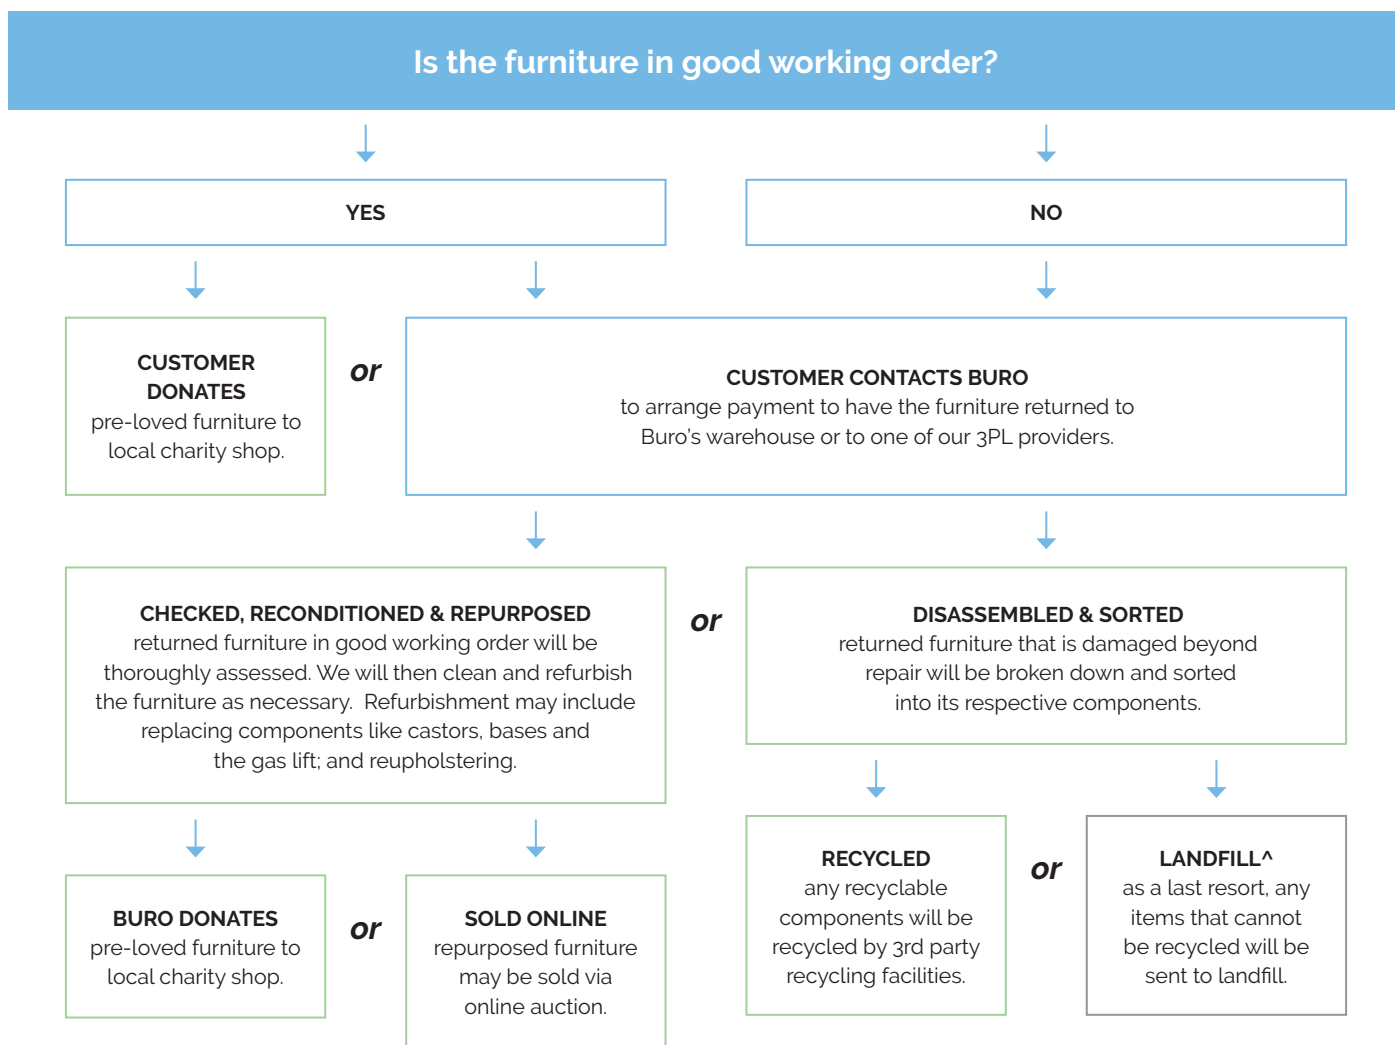

8+
HRS
PER
WEEK
DAILY SITTING

300
LBS
GUARANTEED
USER WEIGHT

Buro Product Stewardship Programme.

We encourage repurposing and recycling of pre-loved office furniture to reduce our impact on the environment. When a customer has Buro furniture* that they wish to dispose of, we apply the following steps to determine the most appropriate method.