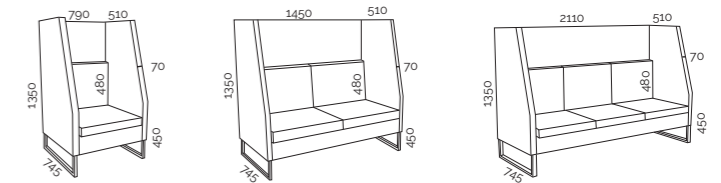

## Fabric Meterage. (m)

1.5m wide

<b>Studio 1 Seater</b>	8.0 (one colour) 2.5 (cushions) / 5.0 (shell)
<b>Studio 2 Seater</b>	10.2 (one colour) 5.0 (cushions) / 6.5 (shell)
<b>Studio 3 Seater</b>	10.8 (one colour) 4.5 (cushions) / 8.5 (shell)

## Specifications. (mm)

<b>Studio 1 Overall</b>	790w / 745d / 1350h
<b>Back</b>	790w / 1350h
<b>Seat</b>	660w / 735d / 450h
<b>Studio 2 Overall</b>	1450w / 745d / 1350h
<b>Back</b>	1450w / 1350h
<b>Seat</b>	1320w / 735d / 450h
<b>Studio 3 Overall</b>	2110w / 745d / 1350h
<b>Back</b>	2110w / 1350h
<b>Seat</b>	1980w / 735d / 450h