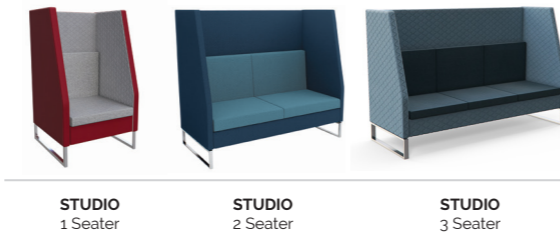

# Konfurb Studio Booth

The Konfurb Studio booth seating promotes privacy and a focused atmosphere by creating a quiet meeting space. Choose from a one, two or three seater booth, ideal for small meetings and individual work. The Konfurb Studio is a versatile seating option featuring both high back and sides. Popular booth seating for open-planned offices, shared spaces, libraries and schools, offices.

## Key Features & Benefits.

- Studio Booths<sup>3</sup>**  
**1 Seater (Custom)** KON565  
**2 Seater (Custom)** KON564  
**3 Seater (Custom)** KON566

**COMFORTABLE**  
back rest and seat cushion featuring high density soft pile foam

## Features.

- Comfortable seat cushion & back rest
- High density soft pile foam
- Strong & solid construction for stability & durability
- High sides create a place for privacy & contemplation or a space for quiet collaboration
- Modular options optimise good use of workspace
- Customer specified fabric
- No assembly required