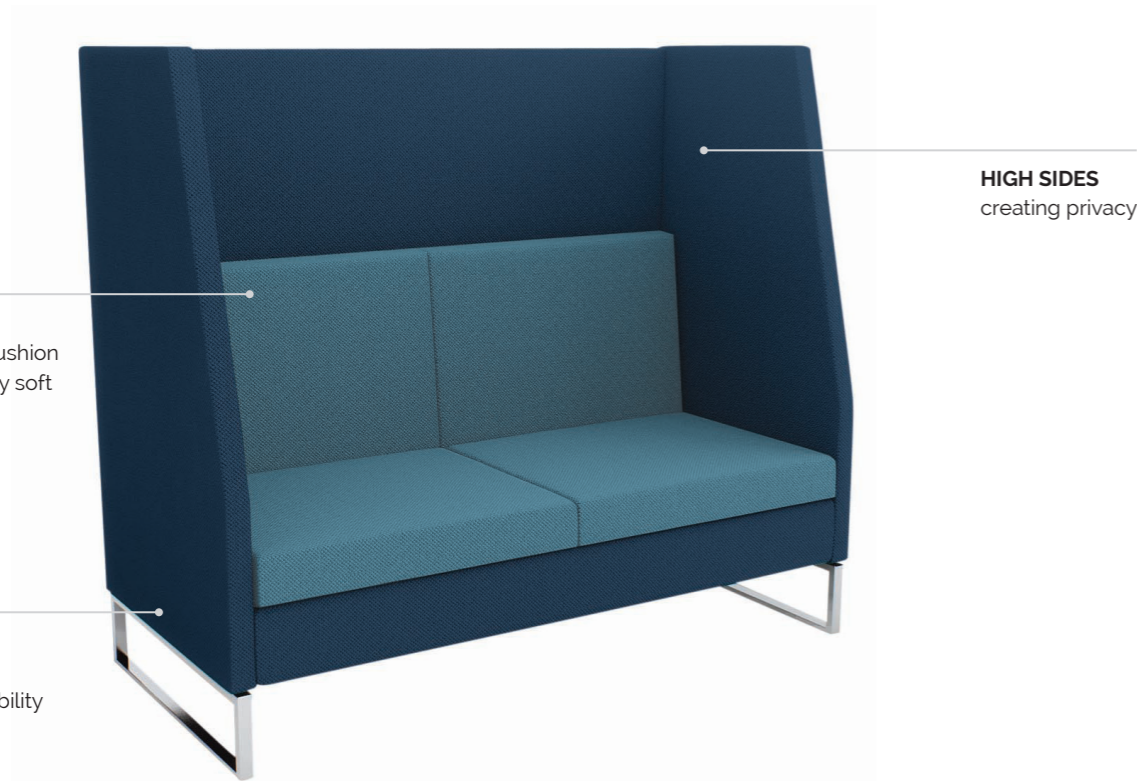

# Konfurb Studio Booth

The Konfurb Studio booth seating promotes privacy and a focused atmosphere by creating a quiet meeting space. Choose from a one, two or three seater booth, ideal for small meetings and individual work. The Konfurb Studio is a versatile seating option featuring both high back and sides. Popular booth seating for open-planned offices, shared spaces, libraries and schools, offices.

## Key Features & Benefits.

- Studio Booths<sup>3</sup>**  
**1 Seater (Custom)** KON565  
**2 Seater (Custom)** KON564  
**3 Seater (Custom)** KON566

**COMFORTABLE**  
back rest and seat cushion featuring high density soft pile foam

## Features.

- Comfortable seat cushion & back rest
- High density soft pile foam
- Strong & solid construction for stability & durability
- High sides create a place for privacy & contemplation or a space for quiet collaboration
- Modular options optimise good use of workspace
- Customer specified fabric
- No assembly required