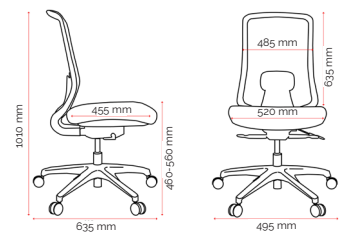

International Standards.

The Buro Elan is supported by the following Internationally recognised standards:

- Meets **ANSI/BIFMA x5.1-2017** General-Purpose Office Chairs
- **AFRDI 142** Rated Load 135kg Single Shift certification⁵

Ergonomic Assessment.

The Buro Elan has been ergonomically assessed by Andrew Wilson, Osteopath & Ergonomist.

"A very good seat featuring a synchronised mechanism. It will suit a wide range of users. Highly recommended."

Andrew Wilson, Osteopath & Ergonomist - 2 Nov 2022

Features.

- Adjustable seat height
- Adjustable lumbar support
- Synchronised seat and back tilt
- Adjustable seat depth

Specifications. (mm)

Overall	495w / 635d / 1010h
Back	485w / 635h
Seat	520w / 455d
Seat Height	460-560h
Seat Depth Range*	450-500d
Headrest (optional)	295w / 165h

Custom Options.

- Customer specified fabric (seat only)
- Height and width adjustable arms (159-ARM-BLK/159-ARM-GREY)
- Height adjustable headrest (159-HREST-BLK/159-HREST-GREY)

Carton Dimensions.

Width	320
Height	730
Length	640
Weight	17.1 kg

Upholstery.