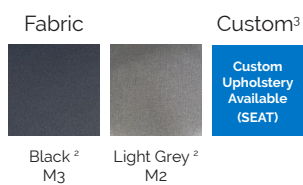

International Standards.

The Buro Elan is supported by the following Internationally recognised standards:

- Meets **ANSI/BIFMA x5.1-2017** General-Purpose Office Chairs
- **AFRDI 142** Rated Load 135kg Single Shift certification⁵

Ergonomic Assessment.

The Buro Elan has been ergonomically assessed by Andrew Wilson, Osteopath & Ergonomist.

"A very good seat featuring a synchronised mechanism. It will suit a wide range of users. Highly recommended."

Andrew Wilson, Osteopath & Ergonomist - 2 Nov 2022

Features.

- Adjustable seat height
- Adjustable lumbar support
- Synchronised seat and back tilt
- Adjustable seat depth

Specifications. (mm)

Overall	495w / 635d / 1010h
Back	485w / 635h
Seat	520w / 455d
Seat Height	460-560h
Seat Depth Range*	450-500d
Headrest (optional)	295w / 165h

Custom Options.

- Customer specified fabric (seat only)
- Height and width adjustable arms (159-ARM-BLK/159-ARM-GREY)
- Height adjustable headrest (159-HREST-BLK/159-HREST-GREY)

Carton Dimensions.

Width	320
Height	730
Length	640
Weight	17.1 kg

Upholstery.