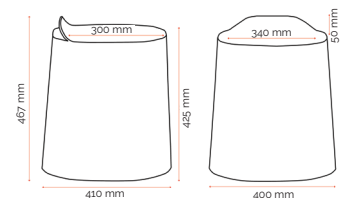

International Awards.

The Buro Peekaboo stool has achieved the following award:

- **iF DESIGN** Award 2020

Features.

- Solid and lightweight design
- Stackable
- Open backrest design for easy handling
- Suitable for both indoor and outdoor use²
- 100% Recyclable

Custom Options.

- Custom colours (indent only)

Specifications. (mm)

Overall	400w / 410d / 467h
Back	50h
Seat	340w / 300d
Seat Height	425h

Recommended safe stacking height:

- Floor Stacking: 14 stools

MOQ: 4 Stools (per colour)

Colours.

Colours ³

Custom⁴

Quality Assurance and Accreditations.

¹ 3 Yr Guarantee: Indoor use. ² 1 Yr Guarantee: Outdoor use. Exposure to harsh UV levels puts the aesthetics of the polypropylene materials at risk of colour deterioration. Buro Peekaboo contains stabilisers, however some colour fading may appear. ³ Colours: Same day dispatch. ⁴ Colours: For custom colours, MOQ and ETA's can be supplied on request. **General:** Guarantee conditions apply, please see buroseating.com. For indent purchases (non stock orders) conditions may apply, please see buroseating.com for definitions & conditions. In the interests of product development, Buro reserves the right to alter product specifications & features without notice. **Warning:** Buro Peekaboo is designed for use as a chair - DO NOT use as a step-stool/ladder.