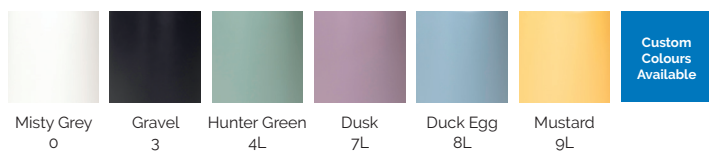

International Awards.

The Buro Peekaboo stool has achieved the following award:

- **iF DESIGN** Award 2020

Features.

- Solid and lightweight design
- Stackable
- Open backrest design for easy handling
- Suitable for both indoor and outdoor use²
- 100% Recyclable

Custom Options.

- Custom colours (indent only)

Specifications. (mm)

Overall	400w / 410d / 467h
Back	50h
Seat	340w / 300d
Seat Height	425h

Recommended safe stacking height:

- Floor Stacking: 14 stools

MOQ: 4 Stools (per colour)

Colours.

Colours ³

Custom⁴