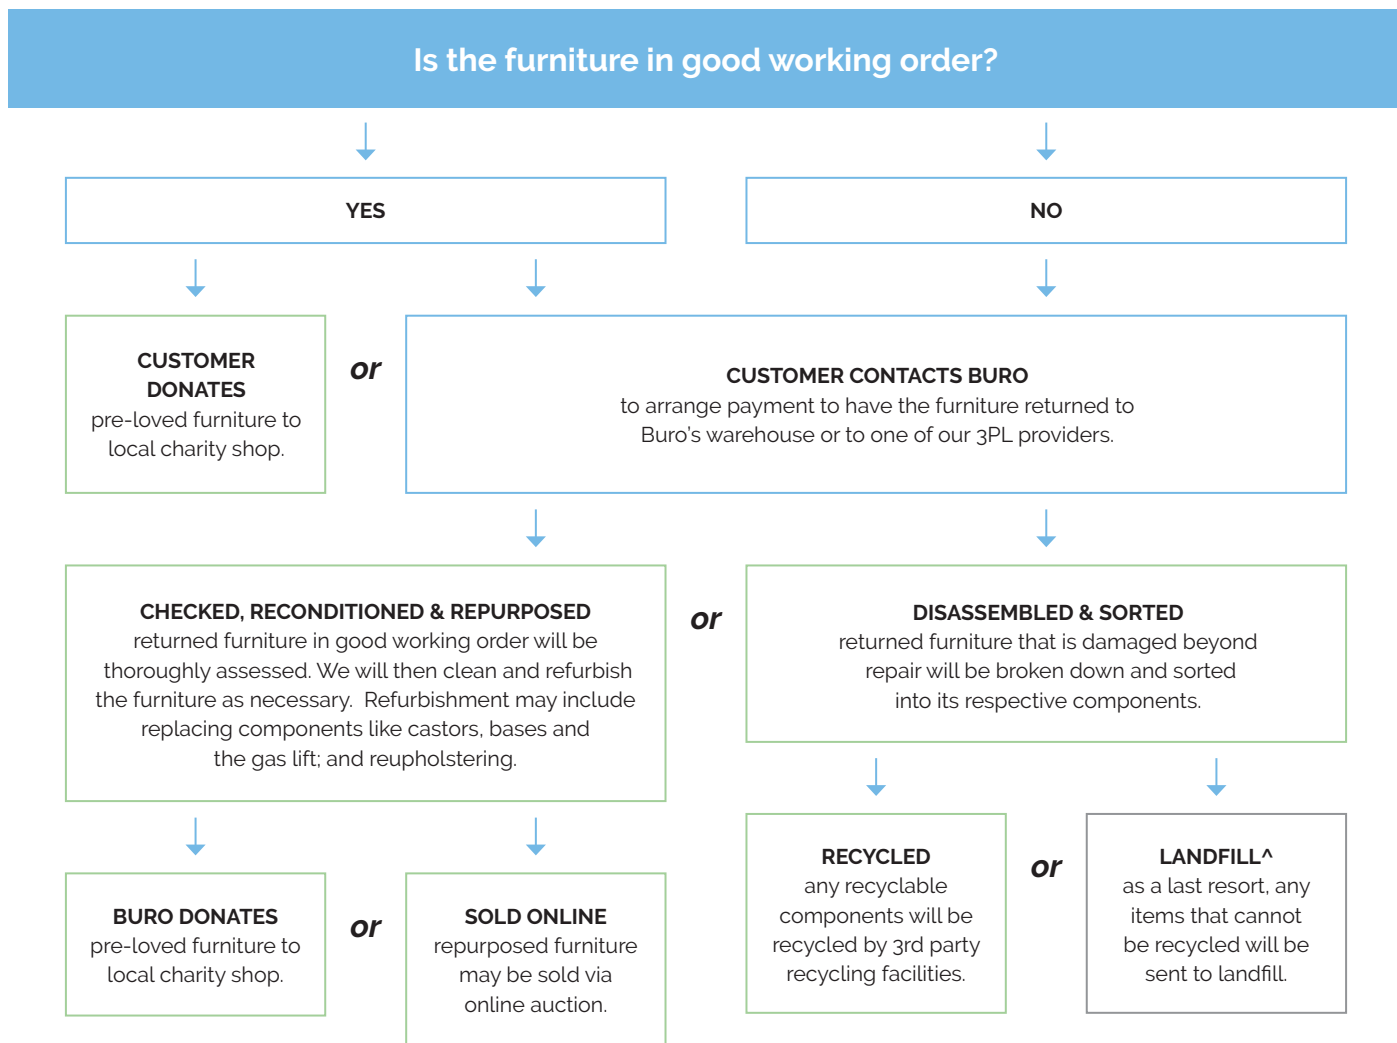

Light Grey HE559-14 (M2)
Charcoal HE559-16 (M3)

Quality Assurance and Accreditations.

Buro Product Stewardship Programme.

We encourage repurposing and recycling of pre-loved office furniture to reduce our impact on the environment. When a customer has Buro furniture* that they wish to dispose of, we apply the following steps to determine the most appropriate method.