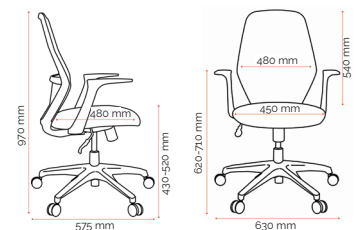

International Standards.

The Mondo Soho is supported by the following Internationally recognised standards:

- ANSI/BIFMA x5.1-2017 General-Purpose Office Chairs

Features.

- Adjustable seat height
- Synchronised adjustable seat and back rest angle
- Fixed armrests

Specifications. (mm)

Overall	630w / 575d / 970h
Back	480w / 540h
Seat	450w / 480d
Seat Height	430-520h
Arm Height	620-710h

Carton Dimensions.

Width	280
Height	680
Length	590
Weight	10.6 kg

Upholstery.

Fabric²