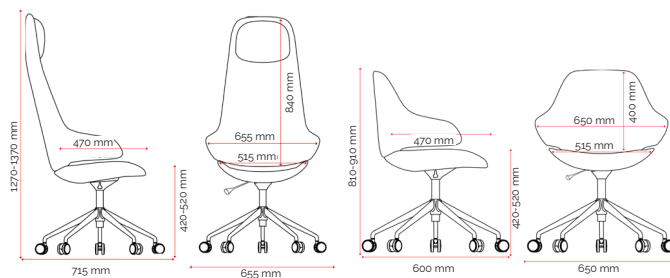

Specifications. (mm)

High Back

| | |
|-------------|--------------------------|
| Overall | 655w / 715d / 1270-1370h |
| Back | 655w / 840h |
| Seat | 515w / 470d |
| Seat Height | 420-520h |
| Arm Height | 590-690h |

Mid Back

| | |
|-------------|------------------------|
| Overall | 650w / 600d / 810-910h |
| Back | 650w / 400h |
| Seat | 515w / 470d |
| Seat Height | 420-520h |
| Arm Height | 590-690h |

Colours.

| Fabric | PU | Custom ² |
|---|--|--|
|  Charcoal 2 |  Black V3 |  Custom Upholstery Available |