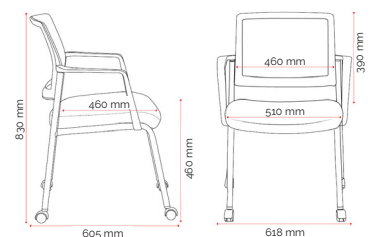

Specifications. (mm)

Overall	618w / 605d / 830h
Back	460w / 390h
Seat	510w / 460d
Seat Height	460h

Carton Dimensions.

Width	830
Height	550
Length	230
Weight	9 kg

Upholstery.

Black²
M3

Quality Assurance and Accreditations.