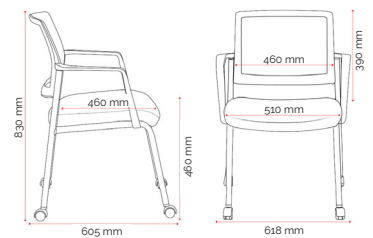

International Standards.

The Mondo Multi is supported by the following Internationally recognised standards:

- ANSI/BIFMA x5.1-2017 General-Purpose Office Chairs

Features.

- Breathable mesh back
- Powdercoated steel 4 leg frame
- Glides and 40mm castors included in box
- PP armrests or replace with arm caps included in box
- High density cut foam upholstered seat
- Stackable

Specifications. (mm)

Overall	618w / 605d / 830h
Back	460w / 390h
Seat	510w / 460d
Seat Height	460h

Carton Dimensions.

Width	830
Height	550
Length	230
Weight	9 kg

Upholstery.