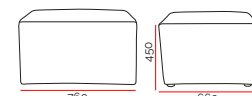

KON575-S41-09
Straight Ottoman