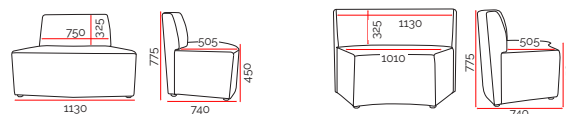

KON571-S41-09-11
Concave with Back

KON570-S41-09-11
Convex with Back