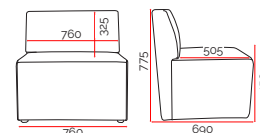

KON574-S41-09-11
Straight with Back