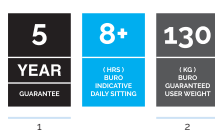

## Quality Assurance and Accreditations.

1

2

The Konfurb Arco is stocked for same day delivery in two-tone Ara Grey (seat) and Graphite (back), or select from our Konfurb fabric ranges to suit your interior (12-week lead time applies).