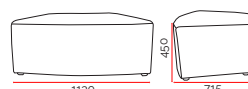

KON572-S41-09
Curved Ottoman