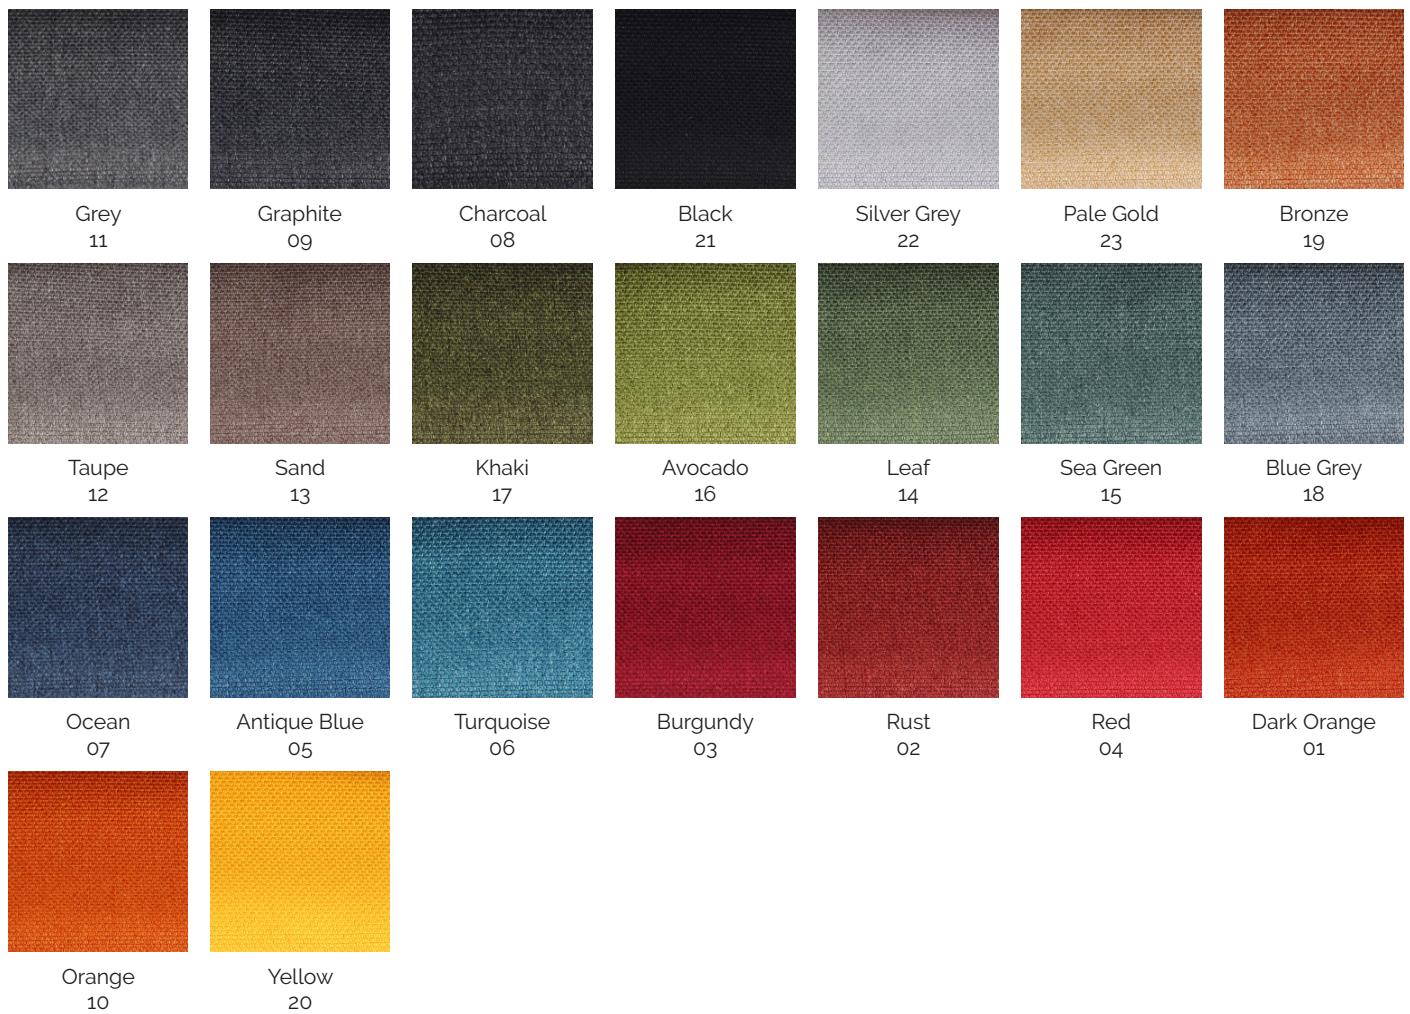

The Konfurb Arco is stocked for same day delivery in two-tone Ara Grey (seat) and Graphite (back), or select from our Konfurb fabric ranges to suit your interior (12-week lead time applies).

Konfurb Ara.