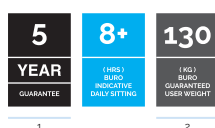

KON571-S41-09-11
Concave with Back

KON574-S41-09-11
Straight with Back

KON572-S41-09
Curved Ottoman

KON575-S41-09
Straight Ottoman

Quality Assurance and Accreditations.

1

2

The Konfurb Arco is stocked for same day delivery in two-tone Ara Grey (seat) and Graphite (back), or select from our Konfurb fabric ranges to suit your interior (12-week lead time applies).