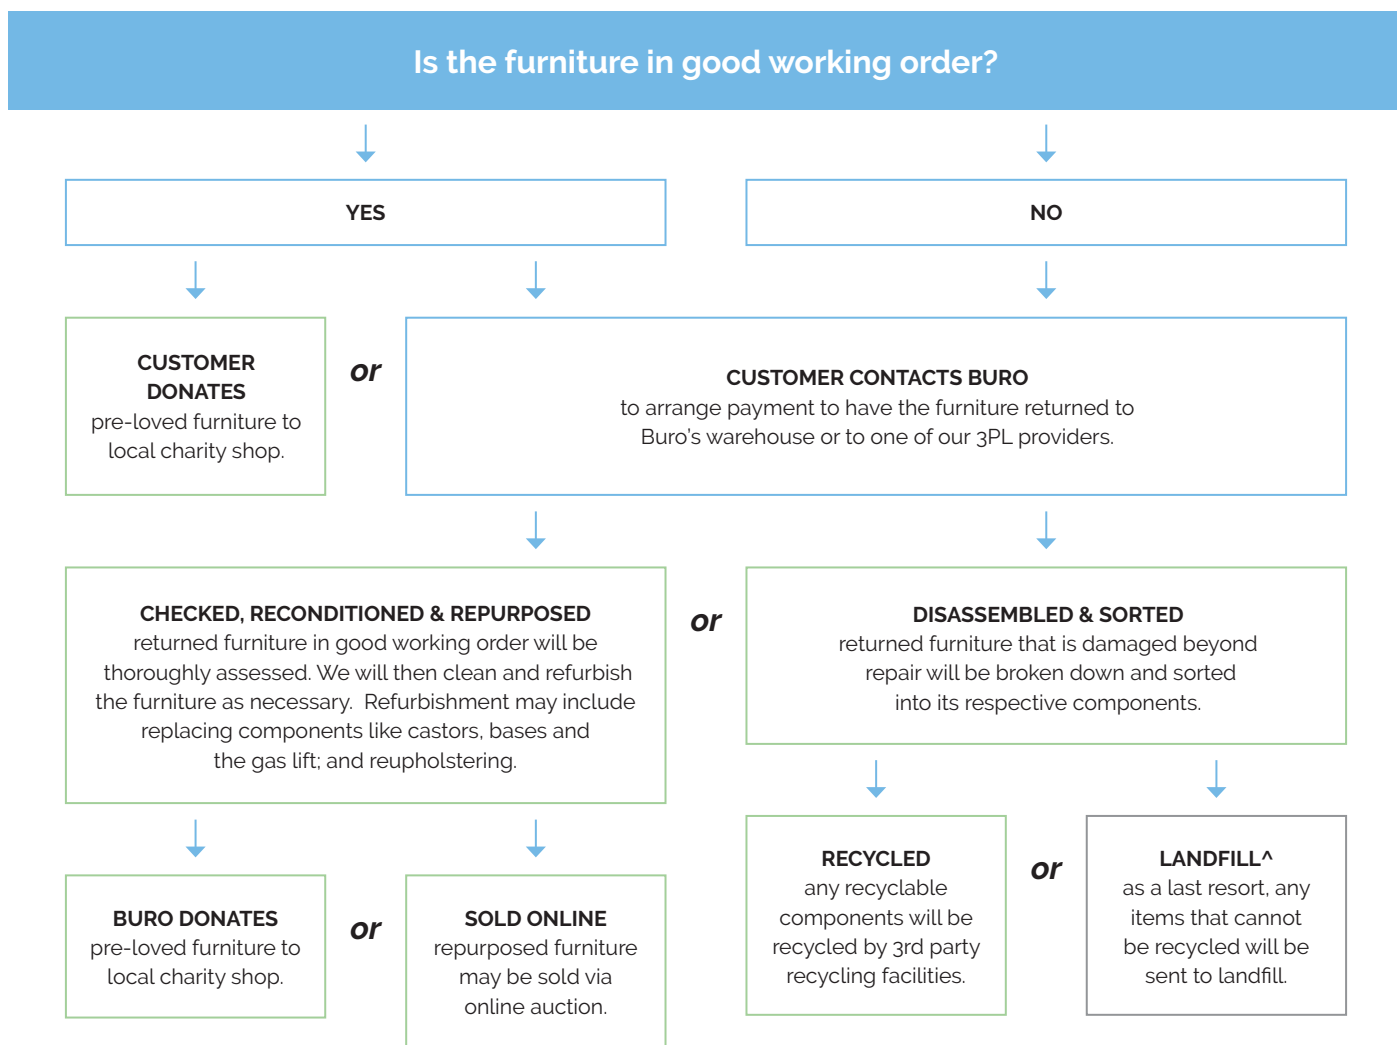

Ruby
22

Buro Product Stewardship Programme.

We encourage repurposing and recycling of pre-loved office furniture to reduce our impact on the environment. When a customer has Buro furniture* that they wish to dispose of, we apply the following steps to determine the most appropriate method.