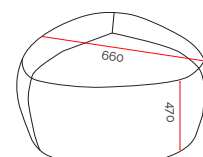

Fabric Meterage. (m) 1.52m wide

Gem Large 1.5

Features.

- High-density foam
- Strong durable inner construction
- Plastic glides
- No assembly required

Specifications. (mm)

Gem Large 660w / 660d / 470h

Colours.

Konfurb Ara

Other
Konfurb
Ranges/
Colours*

See pg 4-6

Custom
Upholstery
Available²

Quality Assurance and Accreditations.

5	8+	130
YEAR	(HRS)	(KG)
GUARANTEE	BURO	BURO
	INDICATIVE	GUARANTEED
	DAILY SITTING	USER WEIGHT