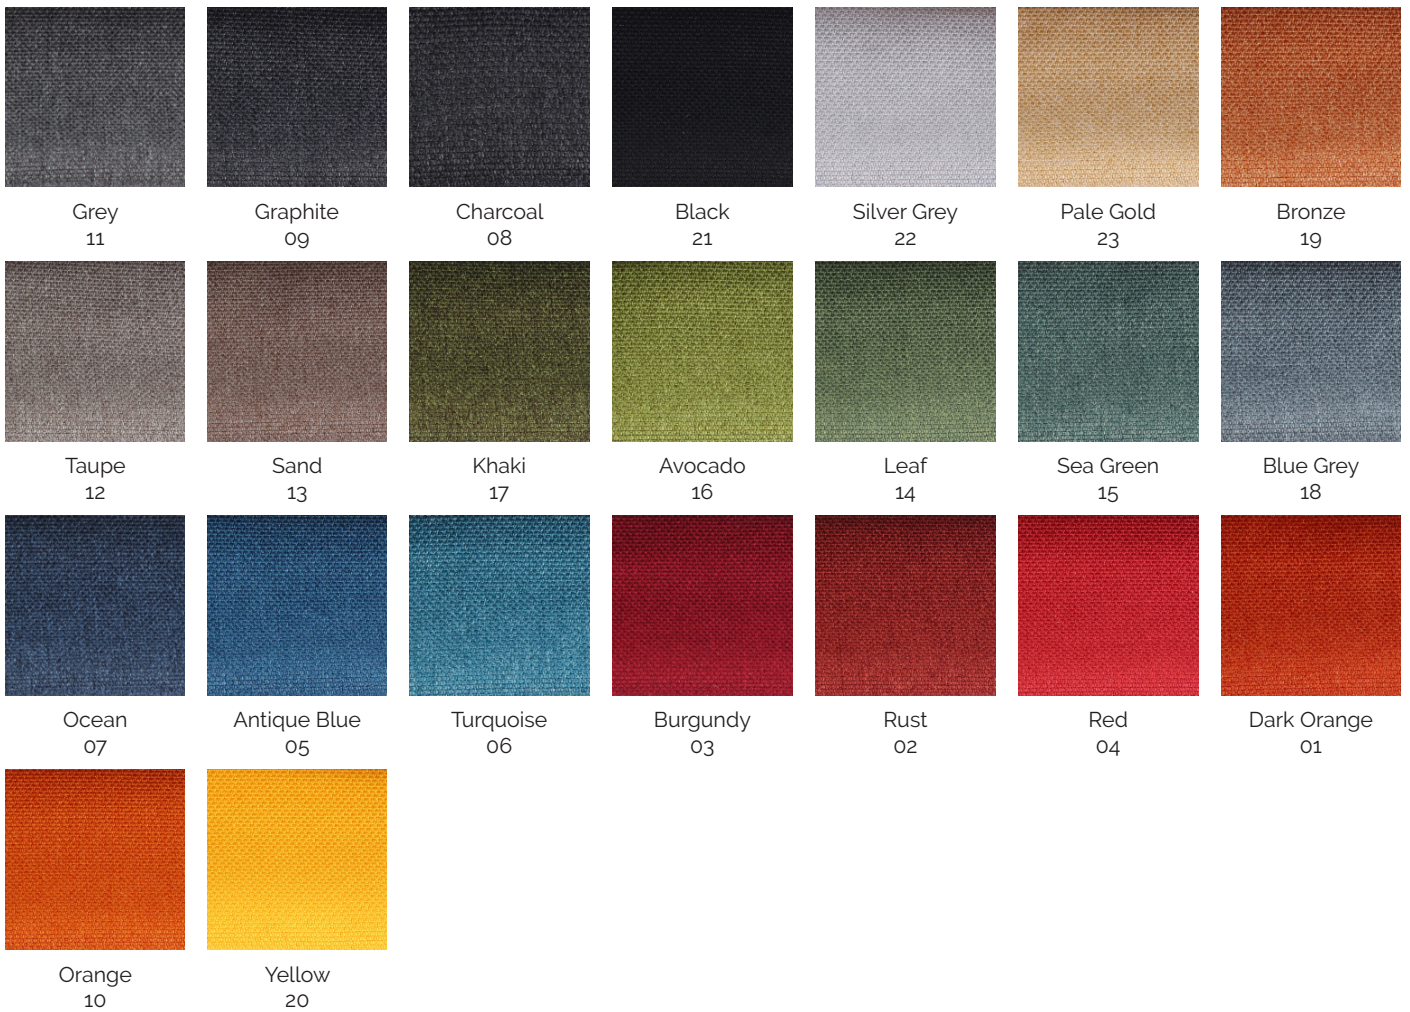

The Konfurb Gem is stocked for same day delivery in Ara Graphite, or select from our Konfurb fabric ranges to suit your interior (12-week lead time applies).

Konfurb Ara.