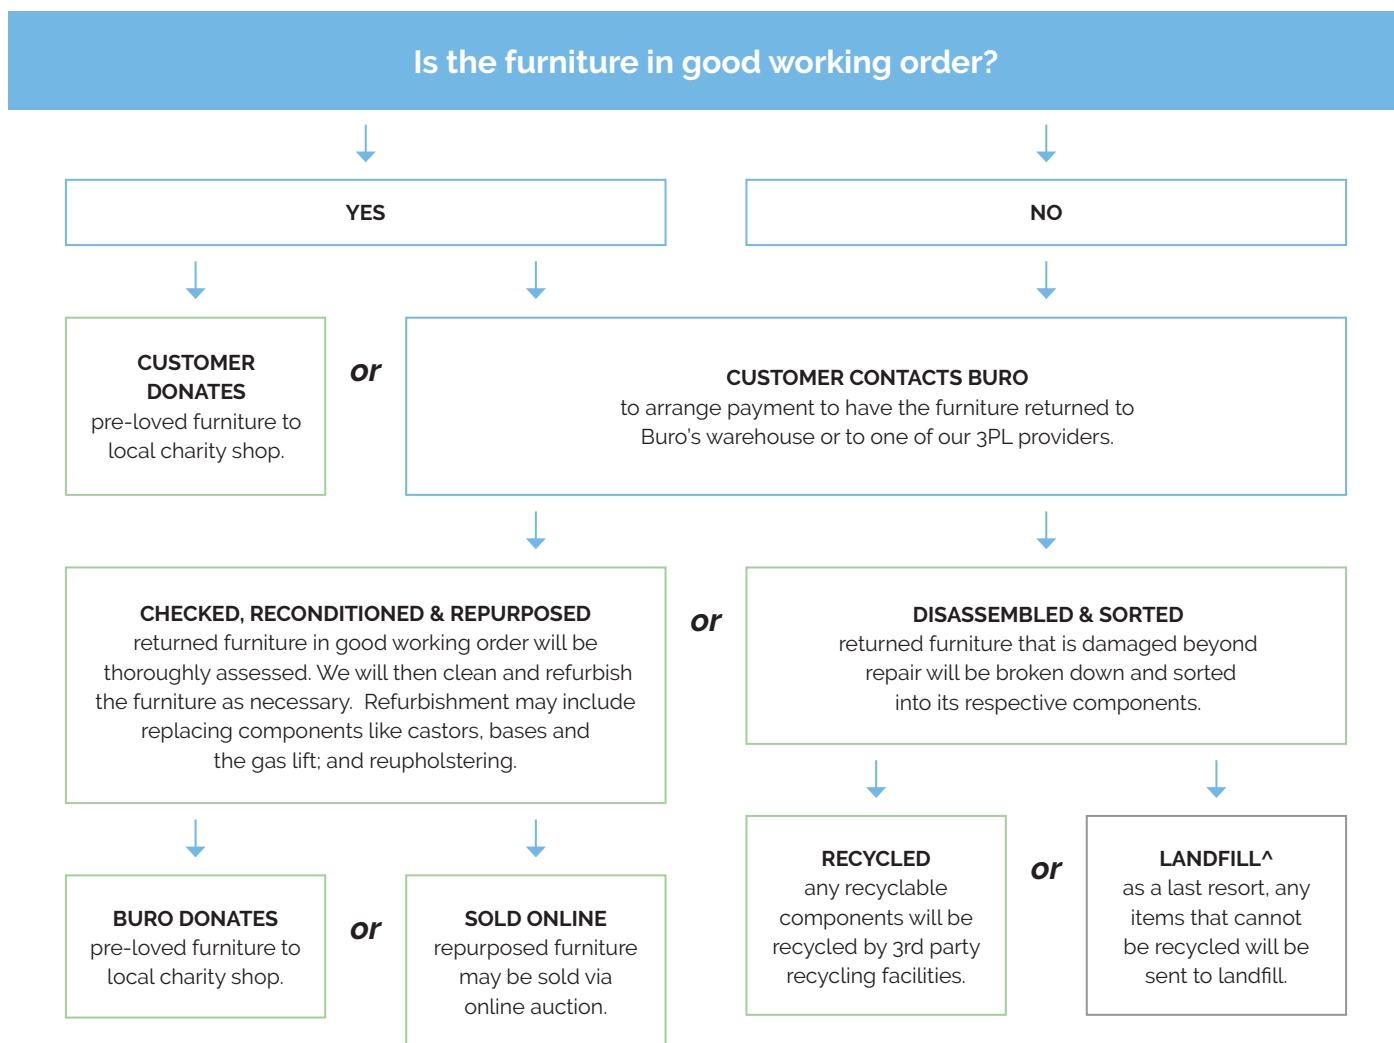

Carton Dimensions.

Width	730
Height	660
Length	390
Weight	17.5 kg

Upholstery.

Bonded
Leather

Black ²
BL3

Quality Assurance and Accreditations.

Buro Product Stewardship Programme.

We encourage repurposing and recycling of pre-loved office furniture to reduce our impact on the environment. When a customer has Buro furniture* that they wish to dispose of, we apply the following steps to determine the most appropriate method.