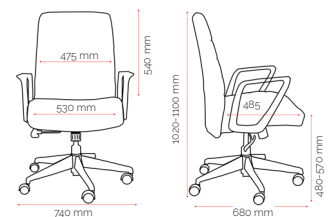

- **GREENGUARD** certification
- **100% FSC®** certified wood

Features.

- Adjustable seat height
- Bonded leather
- Synchronised back and seat tilt
- Removable arms

Specifications. (mm)

Overall	740w / 680d / 1020h
Back	475w / 540h
Seat	530w / 485d
Seat Height	480-570h

Carton Dimensions.

Width	730
Height	660
Length	390
Weight	17.5 kg

Upholstery.

Bonded
Leather

Black ²
BL3

Quality Assurance and Accreditations.

Buro Product Stewardship Programme.

We encourage repurposing and recycling of pre-loved office furniture to reduce our impact on the environment. When a customer has Buro furniture* that they wish to dispose of, we apply the following steps to determine the most appropriate method.