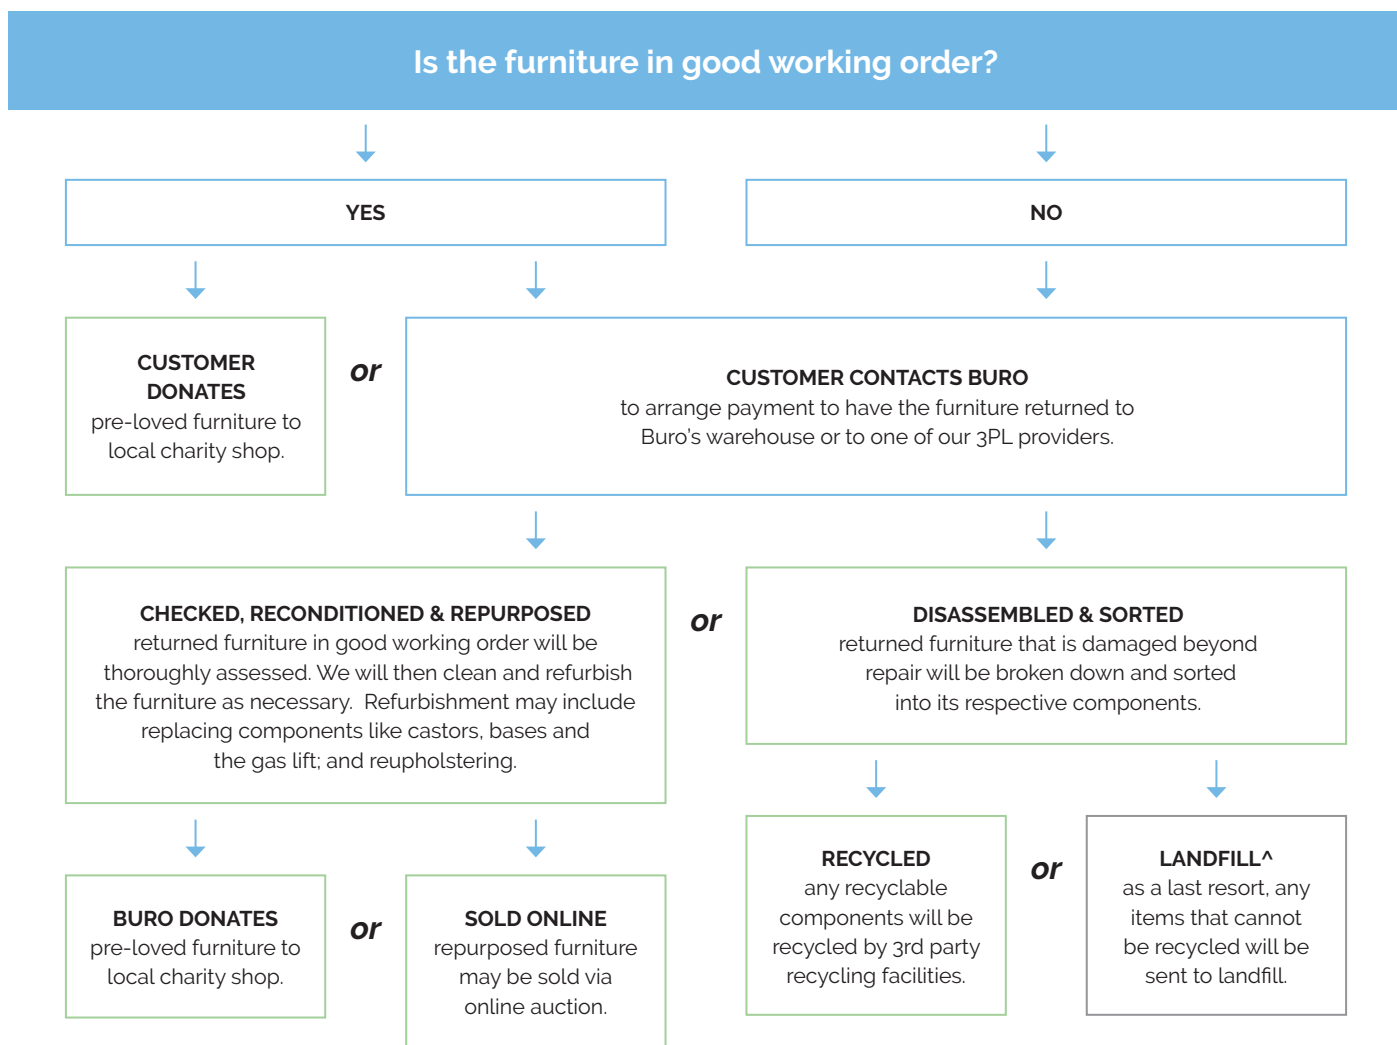

Upholstery.

Black²
M3

Quality Assurance and Accreditations.

Buro Product Stewardship Programme.

We encourage repurposing and recycling of pre-loved office furniture to reduce our impact on the environment. When a customer has Buro furniture* that they wish to dispose of, we apply the following steps to determine the most appropriate method.