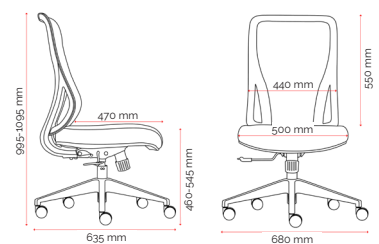

International Standards.

The Mondo Riley is supported by the following Internationally recognised standards:

- ANSI/BIFMA X5.1-2017 General-Purpose Office Chairs

Features.

- Delivered flat packed
- Breathable mesh back
- Gas lift seat height adjustment
- Synchronised adjustable seat and back rest angle
- Body weight tension adjustment
- Strong nylon 5 star base
- 60mm nylon castors

Custom Options.

- Height adjustable armrests (261-ARM)

Specifications. (mm)

Overall	680w / 635d / 995-1095h
Back	440w / 550h
Seat	500w / 470d
Seat Height	460-545h

Carton Dimensions.

Width	360
Height	650
Length	710
Weight	15,6 kg

Upholstery.

Quality Assurance and Accreditations.