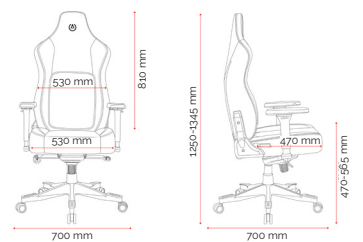

INTERNATIONAL STANDARDS

The Buro Navigator is supported by the following Internationally recognised standards:

- **GREENGUARD Gold** certification
- **FSC® 100%** certified wood
- Endorsed by the **Australian Physiotherapy Association**
- Certified to **ANSI/BIFMA x5.1-2017** General-Purpose Office Chairs

FEATURES

- High back with built-in headrest
- Backrest angle adjustment and knee tilt to control your ultimate playing position
- Upholstered back and seat with moulded foam for superior comfort
- Synchro mechanism enables optimum posture and natural movement
- Tilt tension knob to fine-tune resistance when leaning back in your seat
- Body weight activated lumbar support, protects the natural curve of your lower back
- 4D armrests with soft PU arm pads enhance support during long gaming sessions
- Sturdy nylon base with kick plates to rest your feet
- 60mm PU decorative castors

SPECIFICATIONS (mm)

Overall	700w/ 700d/ 1250-1345h
Back	530w / 810h
Seat	530w / 470d
Seat Height	470-565h

Carton Dimensions

Width	670
Height	400
Length	860
Weight	30kg

UPHOLSTERY

PU