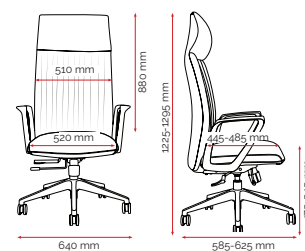

International Standards

The Buro Artemis chair is supported by the following Internationally recognised standards:

- **GREENGUARD Gold** certification
- Test to **ANSI/BIFMA x5.1-2017**: General-Purpose Office Chairs

Features

- Synchro tilt with tension and 3 lockable positions
- Seat slide adjustment
- Fixed armrests
- Nylon base with 60mm castors
- Integrated headrest
- Anti-microbial PU upholstery

Specifications (mm)

Overall	640w / 585-625d / 1225-1295h
Back	510w / 880h
Seat	520w / 445d
Seat Height	475-545h
Seat Depth Range*	445-485d

Carton Dimensions.

Width	368
Height	648
Length	648
Weight	25.3 kg

Upholstery

Anti-Microbial PU

Black²
PU³