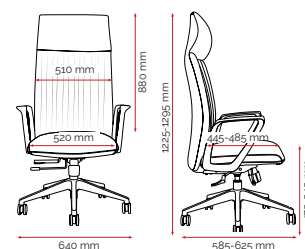

International Standards

The Buro Artemis chair is supported by the following Internationally recognised standards:

- **GREENGUARD Gold** certification
- Test to **ANSI/BIFMA x5.1-2011**: General-Purpose Office Chairs

Features

- Synchro tilt with tension and 3 lockable positions
- Seat slide adjustment
- Fixed armrests
- Nylon base with 60mm castors
- Integrated headrest
- Anti-microbial PU upholstery

Specifications (mm)

Overall	640w / 585-625d / 1225-1295
Back	510w / 880h
Seat	520w / 445d
Seat Height	475-545h
Seat Depth Range*	445-485d

Carton Dimensions.

Width	368
Height	648
Length	648
Weight	25.3 kg

Upholstery

Anti-Microbial PU

Black²
PU³