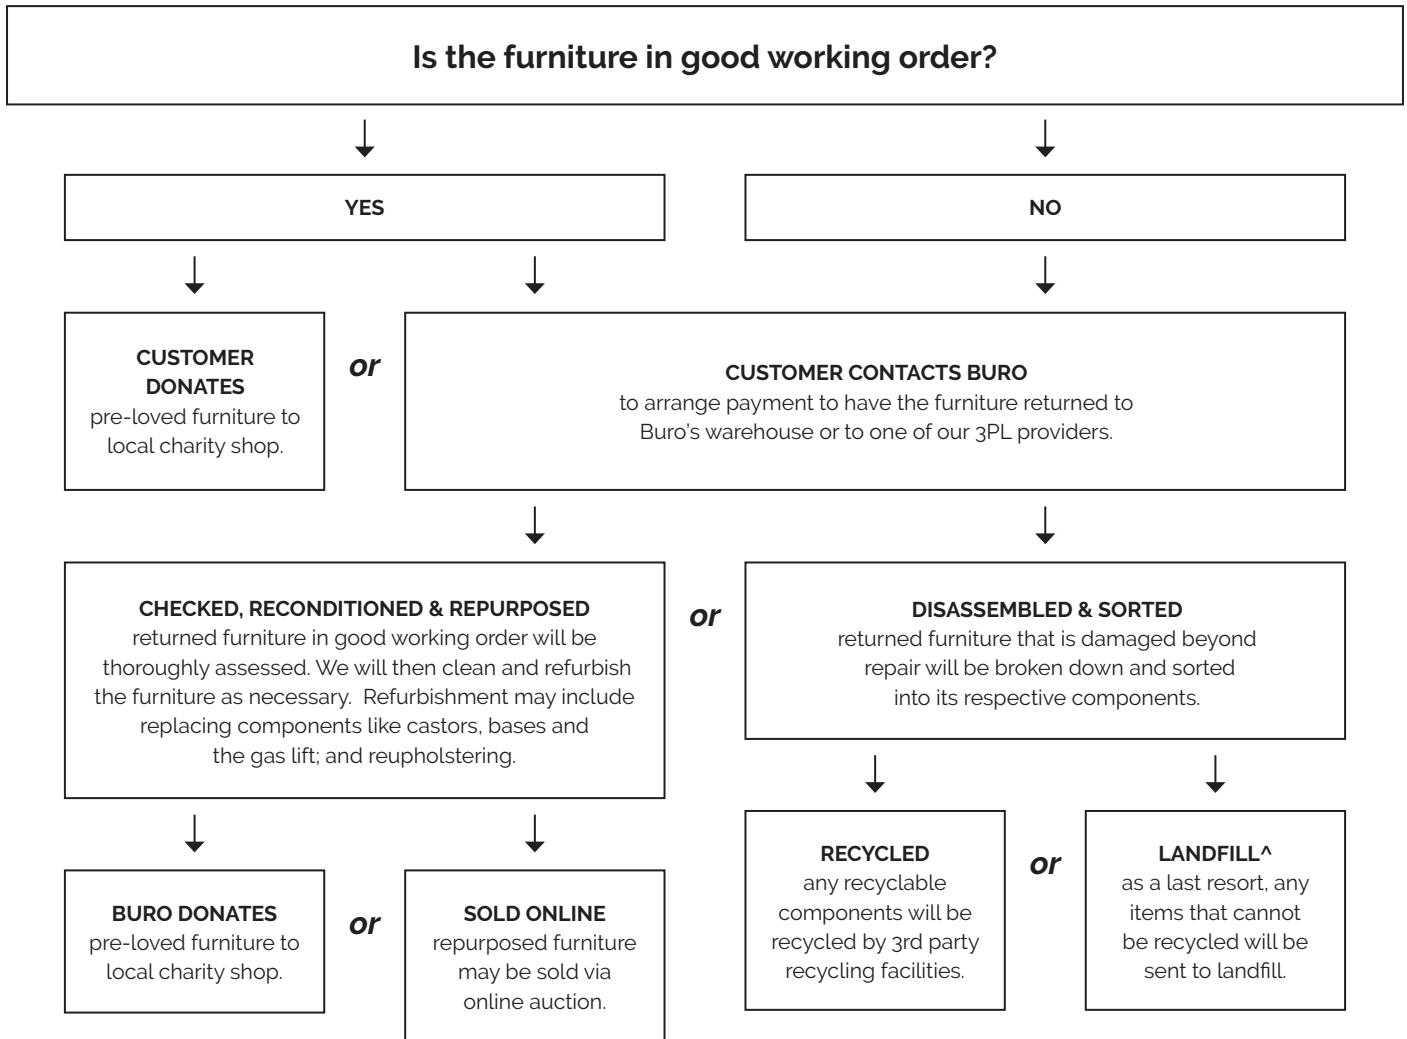

1500 Desktop	1875w / 875d / 60h / 21kg
1800 Desktop	1575w / 875d / 60h / 24kg
Frame (1500 & 1800)	765w / 645d / 130h / 27kg

Quality Assurance and Accreditations

Buro Product Stewardship Programme

We encourage repurposing and recycling of pre-loved office furniture to reduce our impact on the environment. When a customer has Buro furniture* that they wish to dispose of, we apply the following steps to determine the most appropriate method.