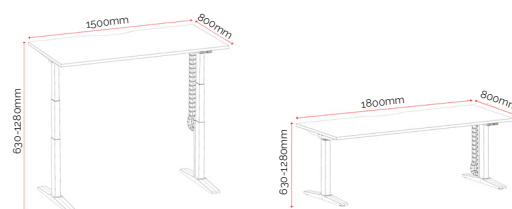

International Standards

The Buro Altri desk range is supported by the following internationally recognised standards:

- **FSC**® certified wood
- Meets **ANSI/BIFMA X5.5:2021** Desk and Table Products
- **RCM** compliant

Features

- Variable-width telescopic desk frame: Powder-coated steel square leg
- Desktop: 25mm FSC®-certified E0 board with 2mm ABS edging and high-quality laminate finish
- Adjustable levelling feet for stability
- Desktop includes pre-drilled t-nut holes for fast, accurate assembly alignment
- 48 decibel dual electric motors
- 3-stage telescopic system for variable height range of 630-1280mm
- 30mm/s height adjustment speed
- 5-key control: Up, Down, patented Healthy Spine Mode (HSM), 2 memory presets
- Anti-collision interference technology
- Overheat and overload protection

Custom Options.

- Cable spine (ALTSGLSQLGCBLSPN)
- Available as frame only

Frame Colour Options

Specifications (mm)

Single 1500	1500w / 800d / 630-1280h / 48kg
Single 1800	1800w / 800d / 630-1280h / 51kg

Carton Dimensions.

1500 Desktop	1875w / 875d / 60h / 21kg
1800 Desktop	1575w / 875d / 60h / 24kg
Frame (1500 & 1800)	765w / 645d / 130h / 27kg