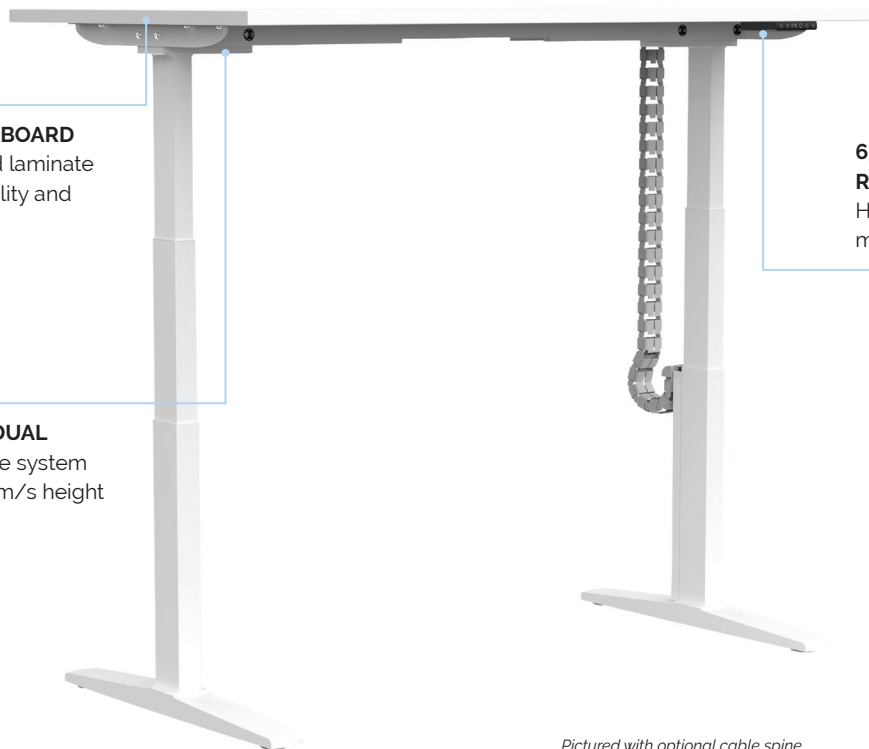

DESKING

Buro Altri Single Height Adjustable Desks

Buro Altri

Ergonomic innovation

The Buro Altri Height Adjustable Desk range combines ergonomic innovation with premium materials for a healthier, more productive workspace. It features a powder-coated steel square leg frame and an FSC®-certified E0 board desktop with white laminate finish and ABS edging for durability and style. Available in two width options, with optional cable management. Dual electric motors operate at a quiet 48 decibel and deliver smooth movement via a 3-stage height adjustment system. With safety features and a 140kg load capacity, it's built for performance.

Key Features & Benefits

	Single White Frame	Single Black Frame
1500 x 800	ALT1580HADSQLWHWH	ALT1580HADSQLBLWH
1800 x 800	ALT1880HADSQLWHWH	ALT1880HADSQLBLWH

BLACK FRAME
Optional cable spine

FSC®-CERTIFIED E0 BOARD
with ABS edging and laminate finish ensures durability and sustainability.

QUIET 48 DECIBEL DUAL MOTORS and 3-stage system deliver smooth 30mm/s height adjustment.

630-1280MM HEIGHT RANGE with patented Healthy Spine Mode and memory key settings.

Pictured with optional cable spine.

Features

- Variable-width telescopic desk frame: Powder-coated steel square leg
- Desktop: 25mm FSC[®]-certified E0 board with 2mm ABS edging and high-quality laminate finish
- Adjustable levelling feet for stability
- Desktop includes pre-drilled t-nut holes for fast, accurate assembly alignment
- 48 decibel dual electric motors
- 3-stage telescopic system for variable height range of 630-1280mm
- 30mm/s height adjustment speed
- 5-key control: Up, Down, patented Healthy Spine Mode (HSM), 2 memory presets
- Anti-collision interference technology
- Overheat and overload protection